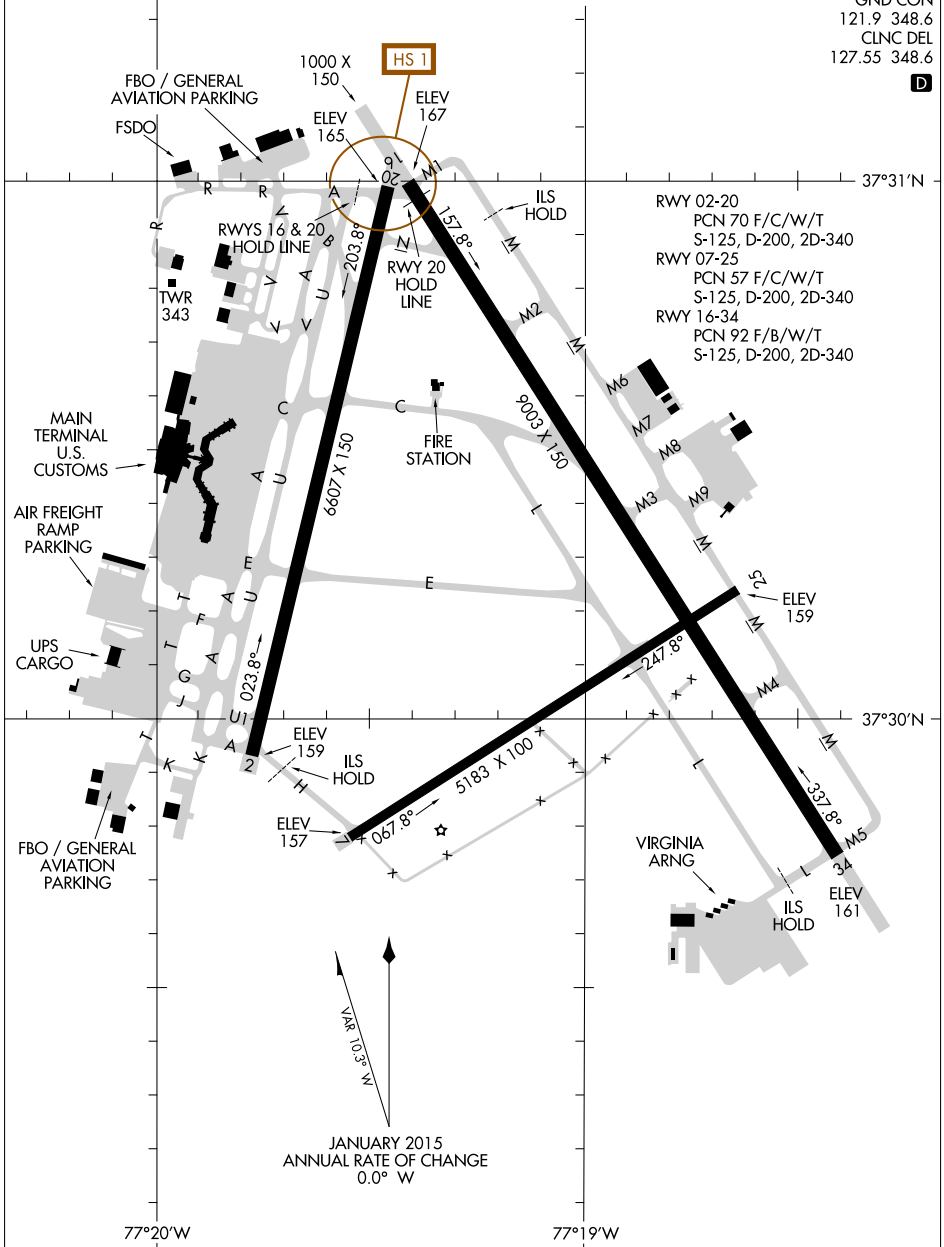

AIRPORT DIAGRAM

AL-347 (FAA)

RICHMOND INTL (RIC)
RICHMOND, VIRGINIA

FIELD
ELEV
168

CAUTION: BE ALERT TO RUNWAY CROSSING CLEARANCES.
READBACK OF ALL RUNWAY HOLDING INSTRUCTIONS IS REQUIRED.

ATIS
119.15 263.025
RICHMOND TOWER
121.1 257.8
GND CON
121.9 348.6
CLNC DEL
127.55 348.6

NE-3, 11 OCT 2018 to 08 NOV 2018

NE-3, 11 OCT 2018 to 08 NOV 2018