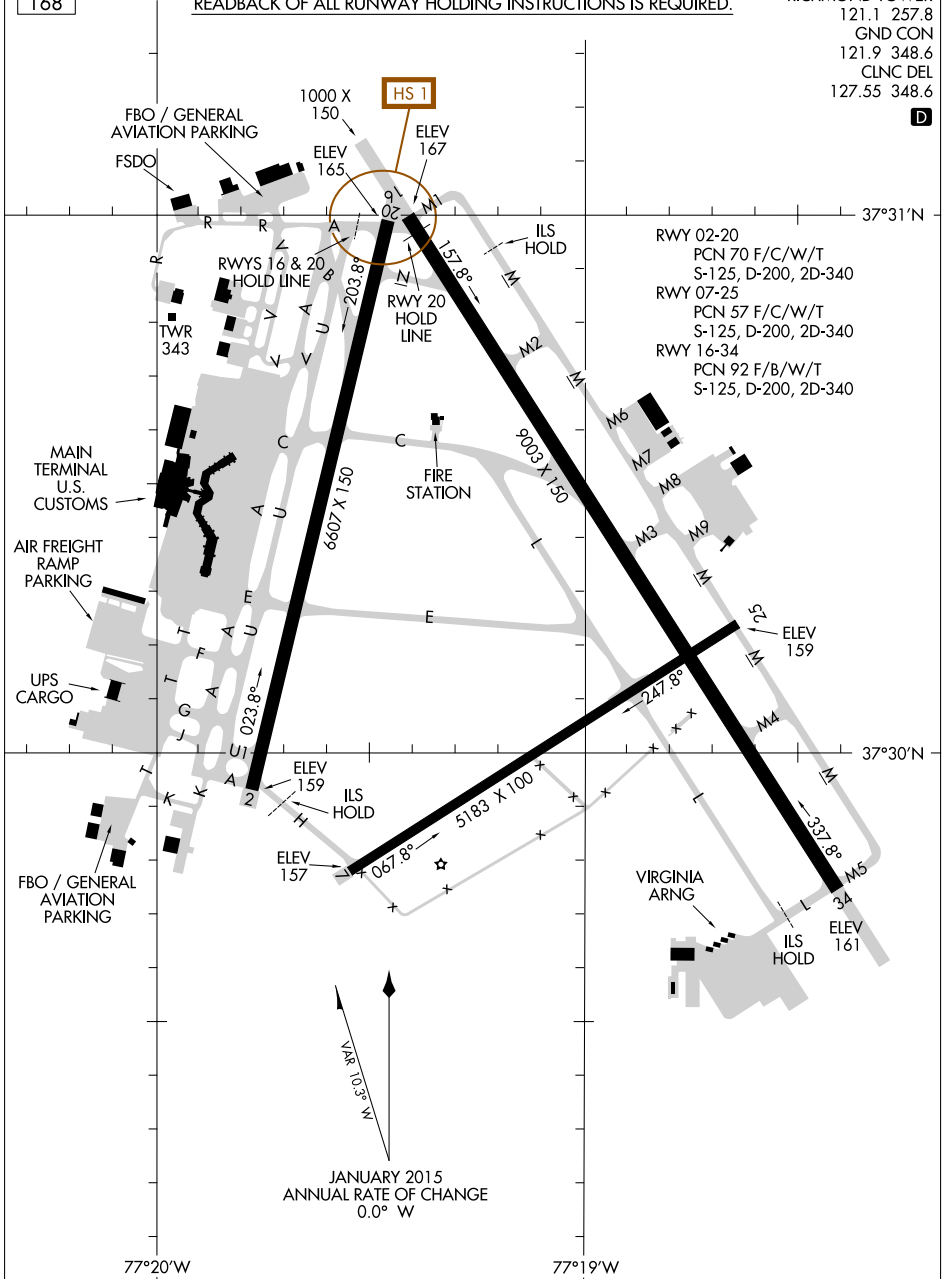

AIRPORT DIAGRAM

AL-347 (FAA)

RICHMOND INTL (RIC)
RICHMOND, VIRGINIA

FIELD
ELEV
168

CAUTION: BE ALERT TO RUNWAY CROSSING CLEARANCES.
READBACK OF ALL RUNWAY HOLDING INSTRUCTIONS IS REQUIRED.

ATIS
119.15 263.025
RICHMOND TOWER
121.1 257.8
GND CON
121.9 348.6
CLNC DEL
127.55 348.6

NE-3, 06 DEC 2018 to 03 JAN 2019