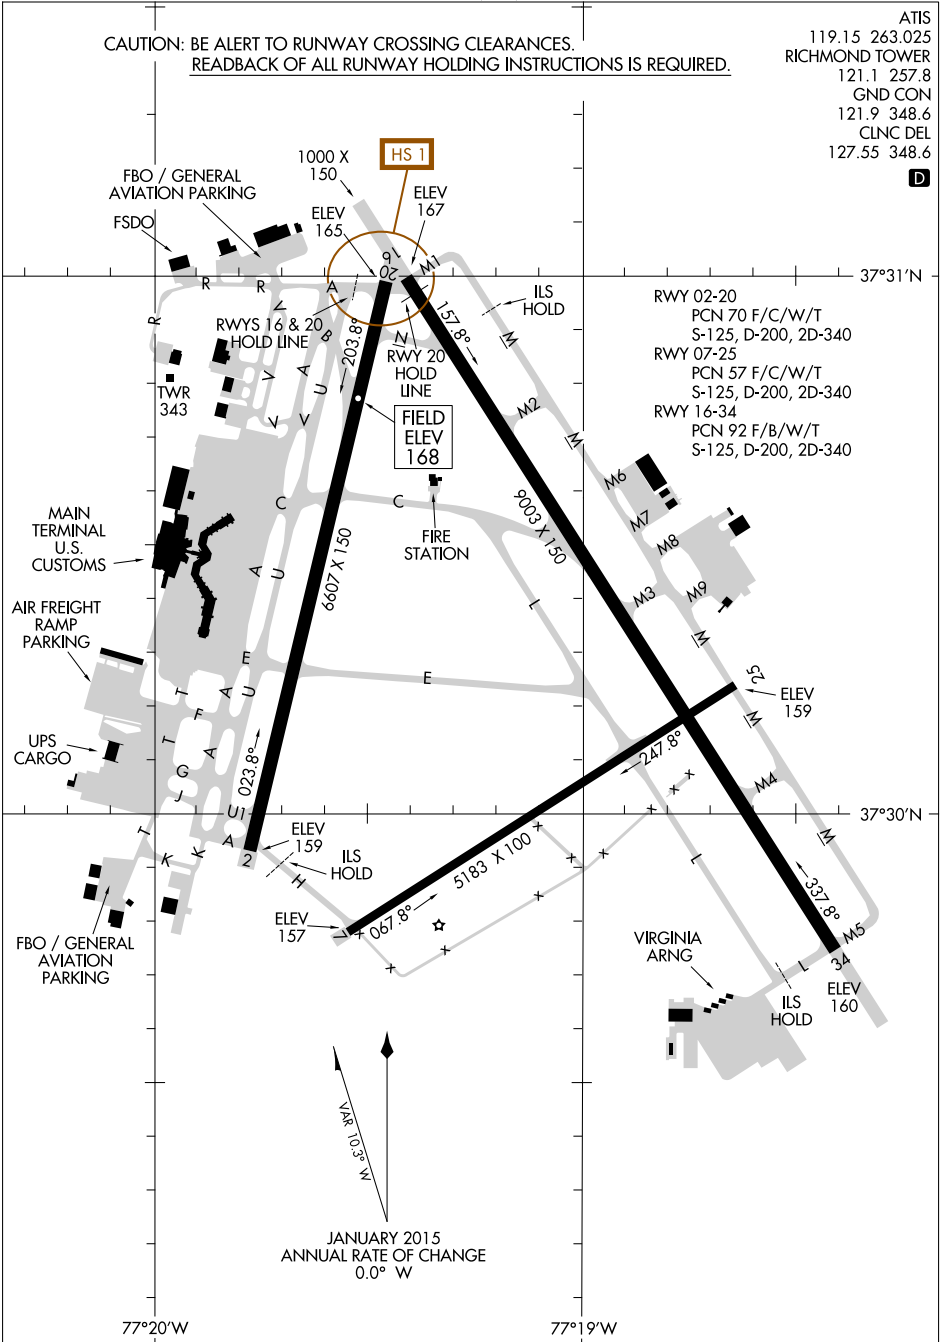

19059  
**AIRPORT DIAGRAM**

AL-347 (FAA)

**RICHMOND INTL (RIC)**  
 RICHMOND, VIRGINIA

**CAUTION: BE ALERT TO RUNWAY CROSSING CLEARANCES.  
 READBACK OF ALL RUNWAY HOLDING INSTRUCTIONS IS REQUIRED.**

ATIS  
 119.15 263.025  
 RICHMOND TOWER  
 121.1 257.8  
 GND CON  
 121.9 348.6  
 CLNC DEL  
 127.55 348.6

NE-3, 28 MAR 2019 to 25 APR 2019

NE-3, 28 MAR 2019 to 25 APR 2019

JANUARY 2015  
 ANNUAL RATE OF CHANGE  
 0.0° W

**AIRPORT DIAGRAM**  
 19059

RICHMOND, VIRGINIA  
**RICHMOND INTL (RIC)**