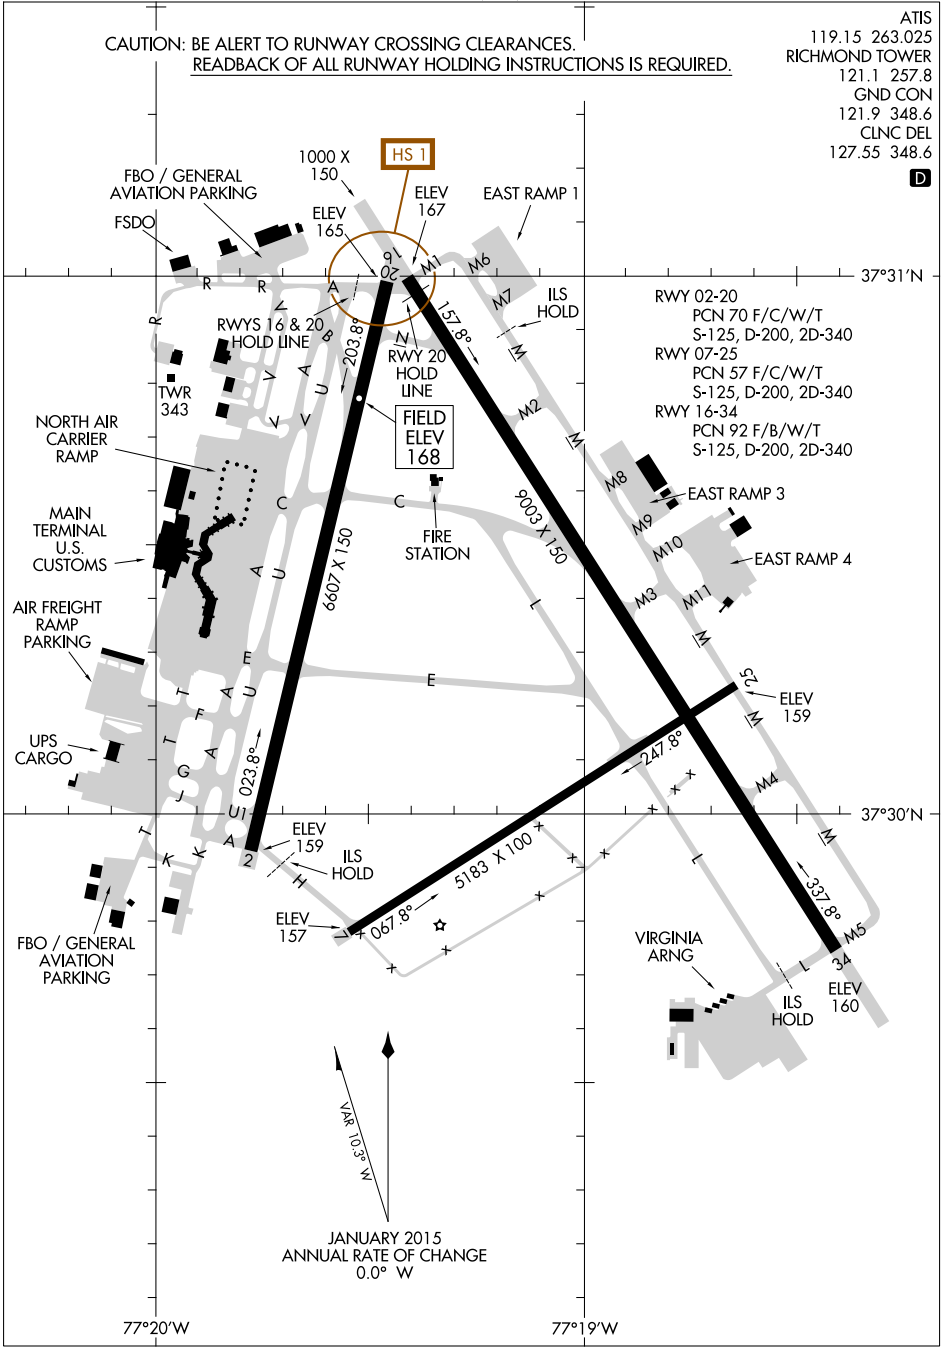

19171
AIRPORT DIAGRAM

RICHMOND INTL (RIC)
RICHMOND, VIRGINIA

AL-347 (FAA)

**CAUTION: BE ALERT TO RUNWAY CROSSING CLEARANCES.
READBACK OF ALL RUNWAY HOLDING INSTRUCTIONS IS REQUIRED.**

ATIS
119.15 263.025
RICHMOND TOWER
121.1 257.8
GND CON
121.9 348.6
CLNC DEL
127.55 348.6

NE-3: 15 AUG 2019 to 12 SEP 2019

NE-3: 15 AUG 2019 to 12 SEP 2019

JANUARY 2015
ANNUAL RATE OF CHANGE
0.0° W