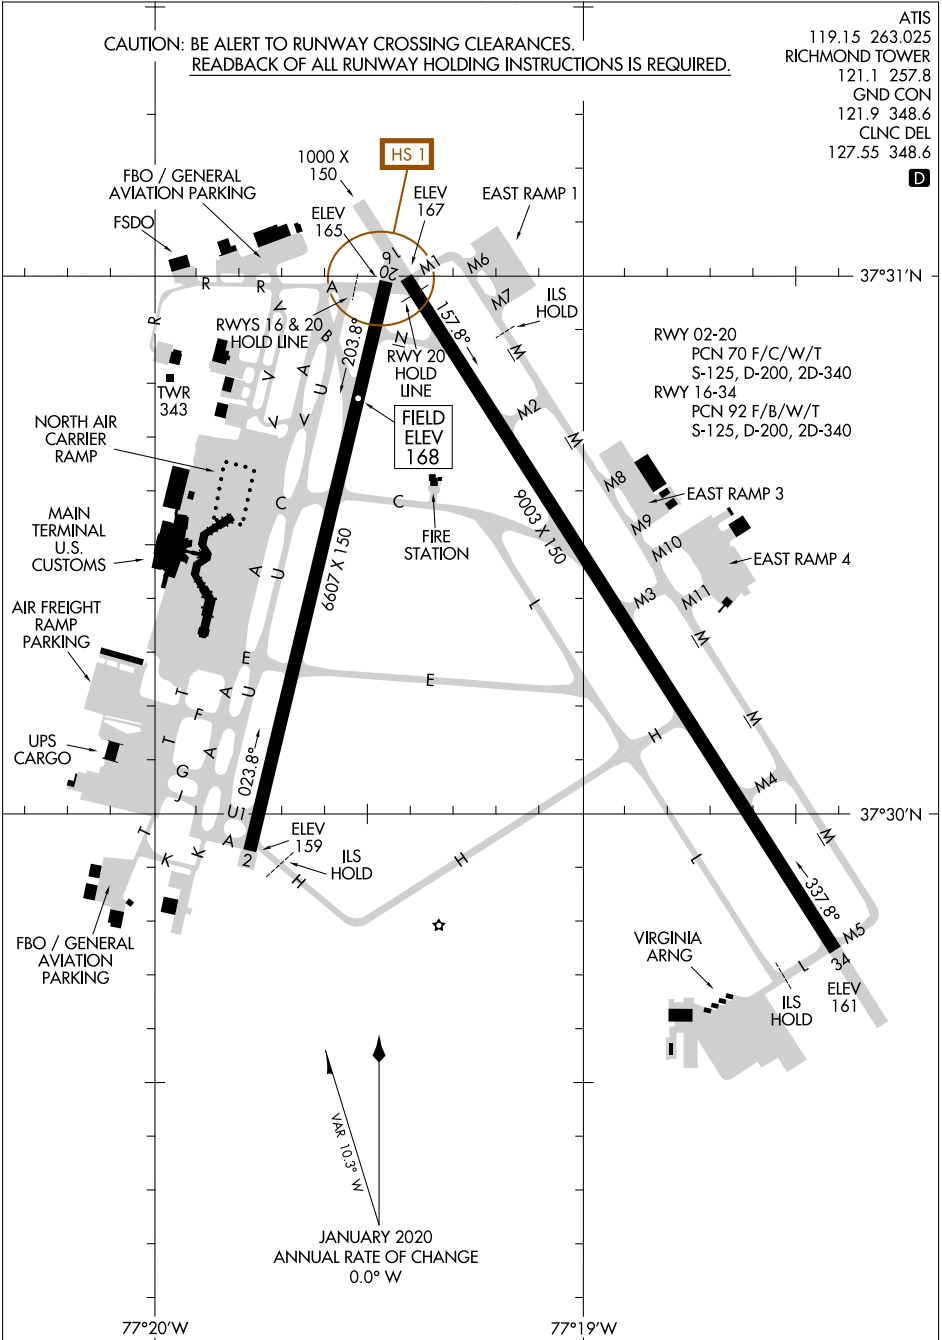

20086
AIRPORT DIAGRAM

RICHMOND INTL (RIC)
 RICHMOND, VIRGINIA

AL-347 (FAA)

**CAUTION: BE ALERT TO RUNWAY CROSSING CLEARANCES.
 READBACK OF ALL RUNWAY HOLDING INSTRUCTIONS IS REQUIRED.**

ATIS
 119.15 263.025
 RICHMOND TOWER
 121.1 257.8
 GND CON
 121.9 348.6
 CLNC DEL
 127.55 348.6

NE-3, 21 MAY 2020 to 18 JUN 2020

NE-3, 21 MAY 2020 to 18 JUN 2020