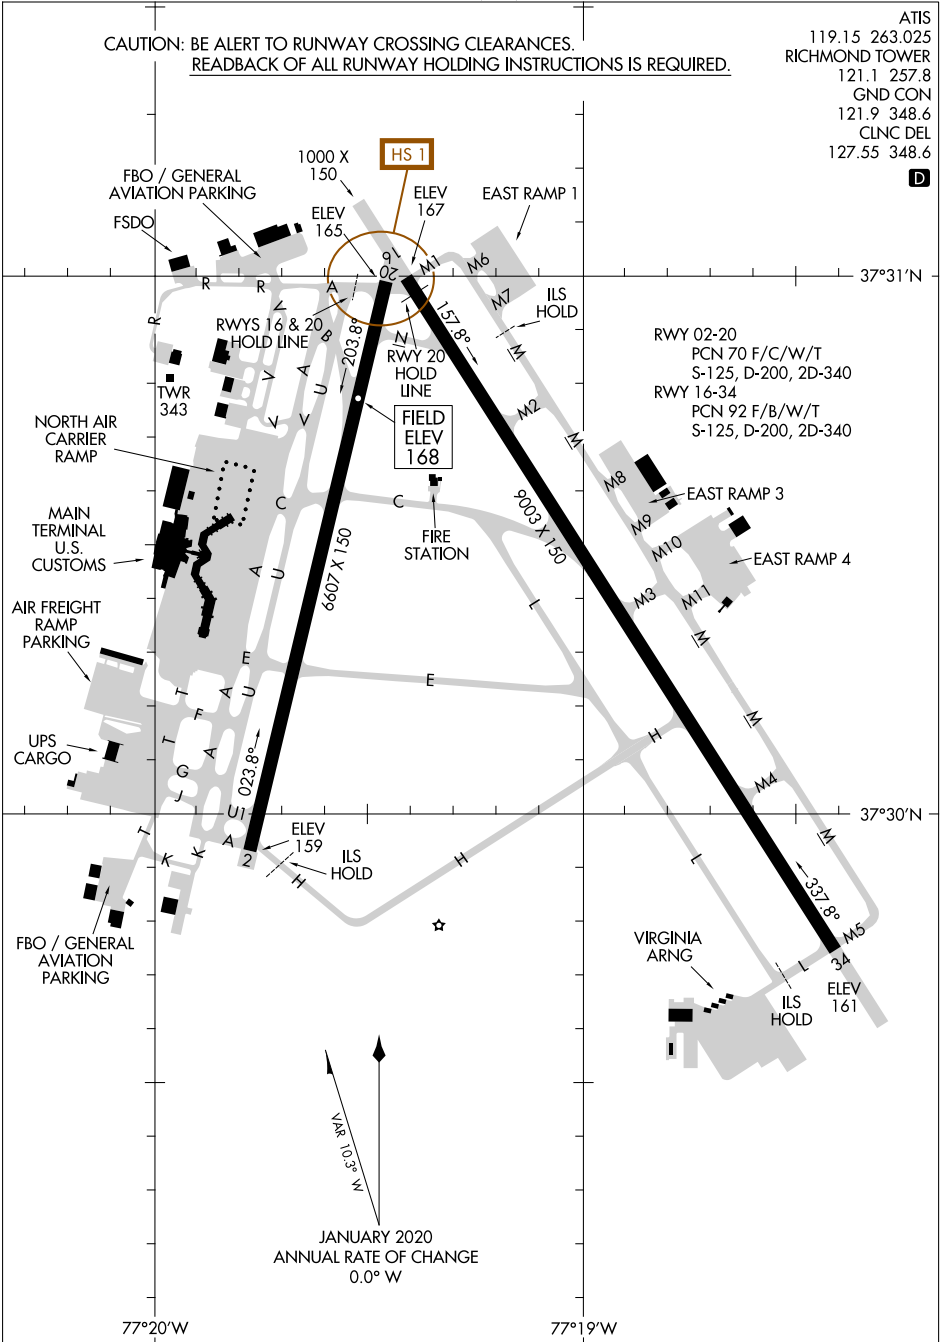

20086
AIRPORT DIAGRAM

AL-347 (FAA)

RICHMOND INTL (RIC)
 RICHMOND, VIRGINIA

**CAUTION: BE ALERT TO RUNWAY CROSSING CLEARANCES.
 READBACK OF ALL RUNWAY HOLDING INSTRUCTIONS IS REQUIRED.**

ATIS
 119.15 263.025
 RICHMOND TOWER
 121.1 257.8
 GND CON
 121.9 348.6
 CLNC DEL
 127.55 348.6

NE-3, 12 AUG 2021 to 09 SEP 2021

NE-3, 12 AUG 2021 to 09 SEP 2021

AIRPORT DIAGRAM
 20086

RICHMOND, VIRGINIA
RICHMOND INTL (RIC)