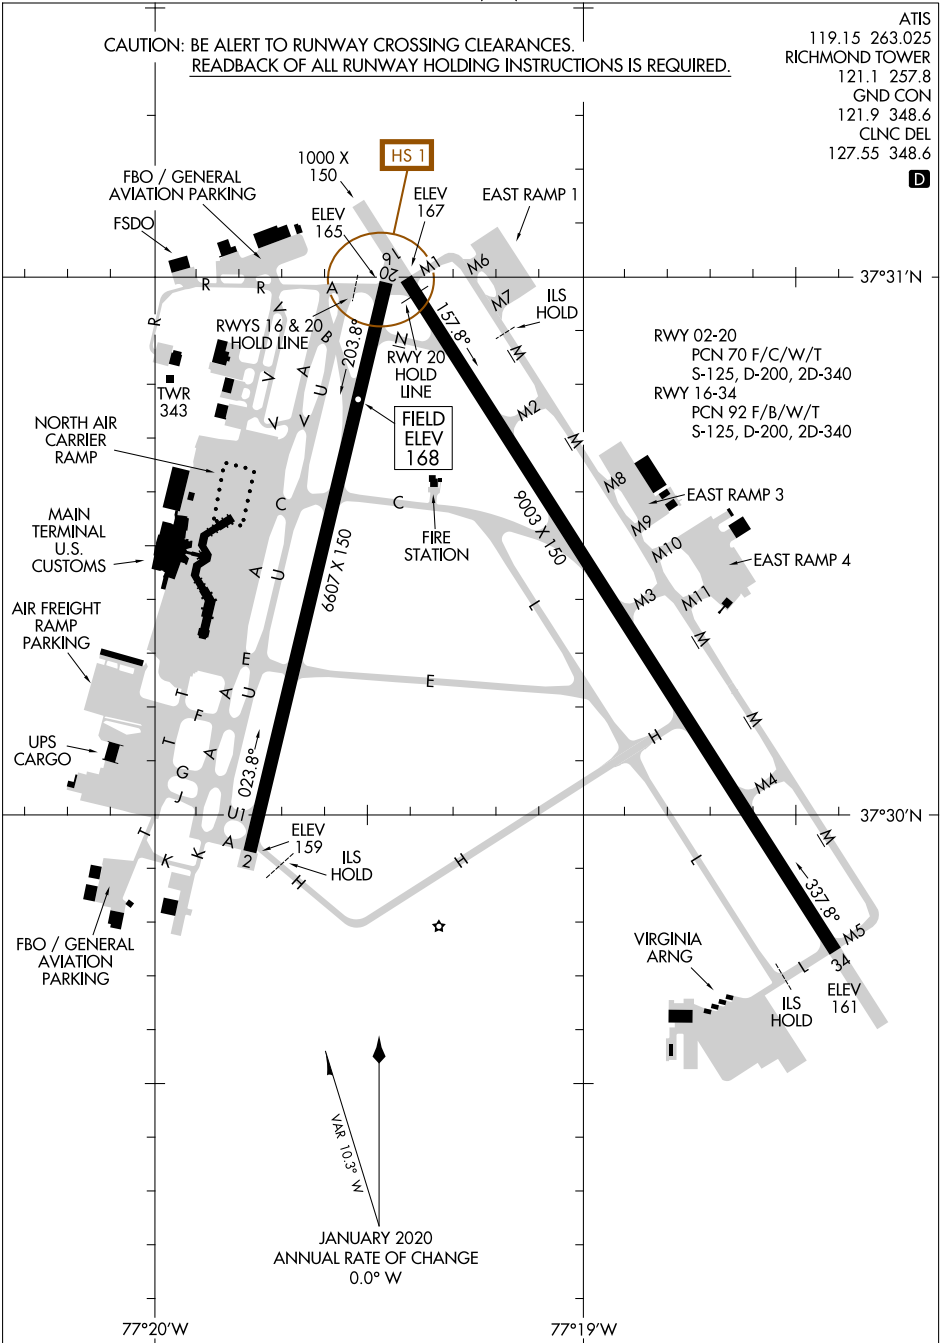

20086
AIRPORT DIAGRAM

AL-347 (FAA)

RICHMOND INTL (RIC)
 RICHMOND, VIRGINIA

**CAUTION: BE ALERT TO RUNWAY CROSSING CLEARANCES.
 READBACK OF ALL RUNWAY HOLDING INSTRUCTIONS IS REQUIRED.**

ATIS
 119.15 263.025
 RICHMOND TOWER
 121.1 257.8
 GND CON
 121.9 348.6
 CLNC DEL
 127.55 348.6

NE-3, 04 NOV 2021 to 02 DEC 2021

NE-3, 04 NOV 2021 to 02 DEC 2021

AIRPORT DIAGRAM
 20086

RICHMOND, VIRGINIA
RICHMOND INTL (RIC)