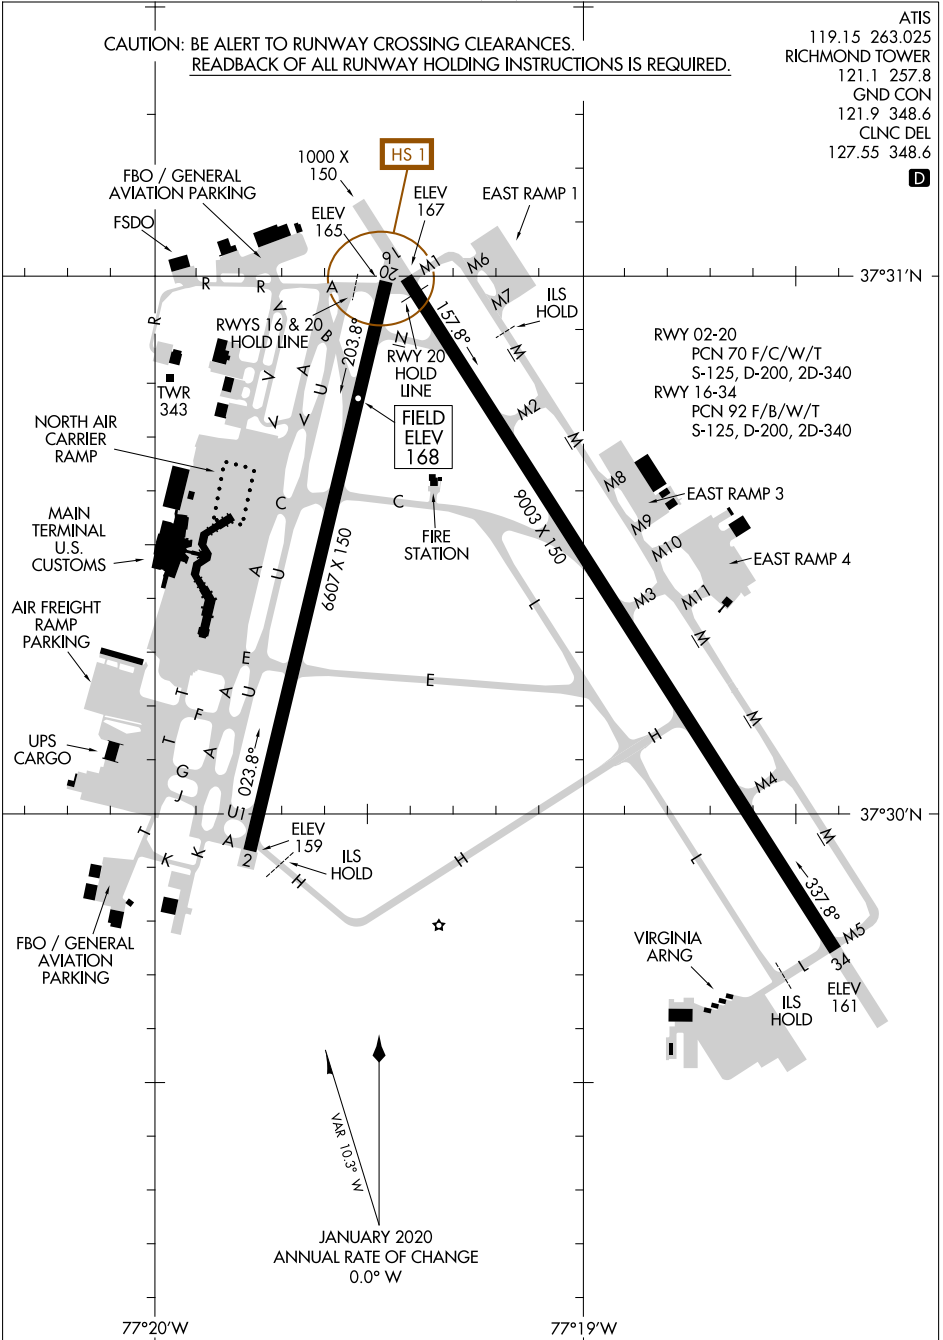

20086  
**AIRPORT DIAGRAM**

AL-347 (FAA)

**RICHMOND INTL (RIC)**  
 RICHMOND, VIRGINIA

**CAUTION: BE ALERT TO RUNWAY CROSSING CLEARANCES.  
 READBACK OF ALL RUNWAY HOLDING INSTRUCTIONS IS REQUIRED.**

ATIS  
 119.15 263.025  
 RICHMOND TOWER  
 121.1 257.8  
 GND CON  
 121.9 348.6  
 CLNC DEL  
 127.55 348.6

NE-3, 30 DEC 2021 to 27 JAN 2022

NE-3, 30 DEC 2021 to 27 JAN 2022

JANUARY 2020  
 ANNUAL RATE OF CHANGE  
 0.0° W