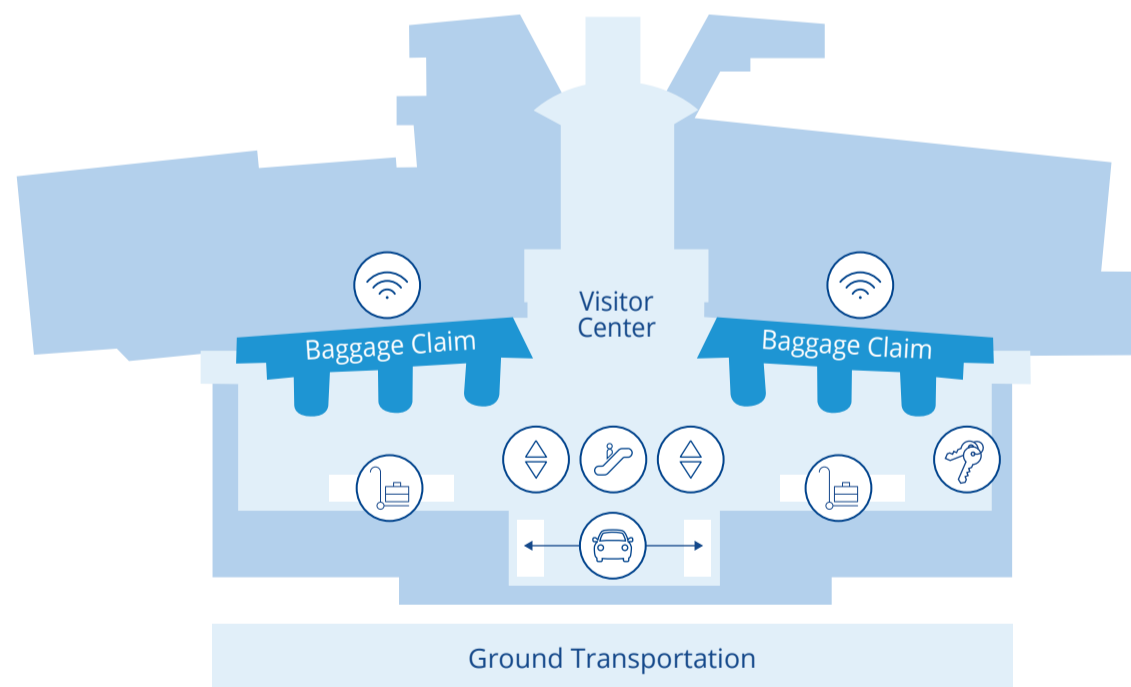

RICHMOND INTERNATIONAL AIRPORT TERMINAL MAP

CONCOURSE A
Allegiant • American • Breeze • JetBlue

CONCOURSE B
Delta • Southwest • Spirit • United

SECOND LEVEL – TICKETING & GATES

- Curbside Check-in
- Security Checkpoints

FIRST LEVEL – BAGGAGE CLAIM

- Baggage Service Offices
- Ground Transportation
- Rental Car Counters
- Valet Parking Services

ATM	Business Center	Nursing Room	Shopping & Dining
Baggage Service Offices	Elevator	Rental Car Counters	Valet Parking
Lottery Kiosk	Escalator	Security Checkpoints	WiFi