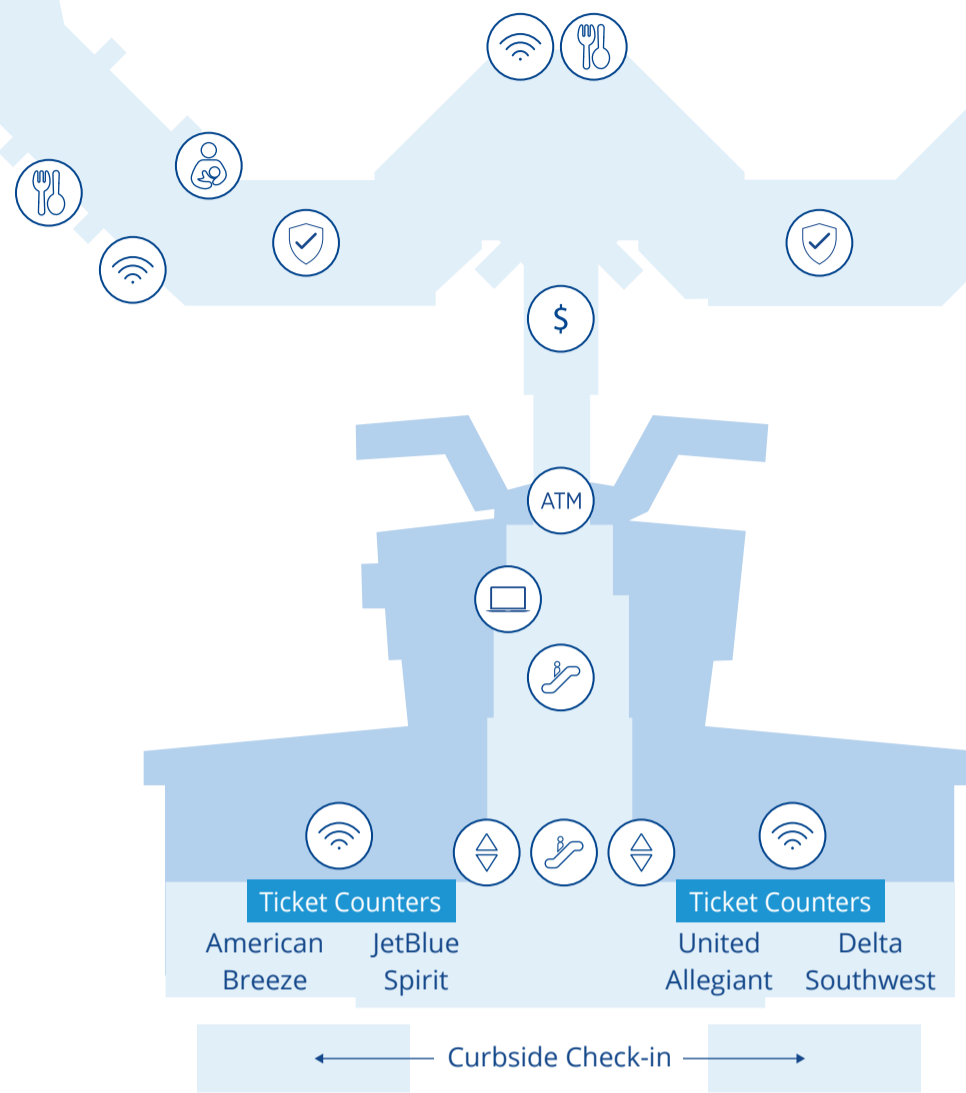

RICHMOND INTERNATIONAL AIRPORT TERMINAL MAP

CONCOURSE A
Allegiant • American • Breeze • JetBlue

CONCOURSE B
Delta • Southwest • Spirit • United

SECOND LEVEL – TICKETING & GATES

- Curbside Check-in
- Security Checkpoints

FIRST LEVEL – BAGGAGE CLAIM

- Baggage Service Offices
- Ground Transportation
- Rental Car Counters
- Valet Parking Services

ATM	Business Center	Nursing Room	Shopping & Dining
Baggage Service Offices	Elevator	Rental Car Counters	Valet Parking
Lottery Kiosk	Escalator	Security Checkpoints	WiFi