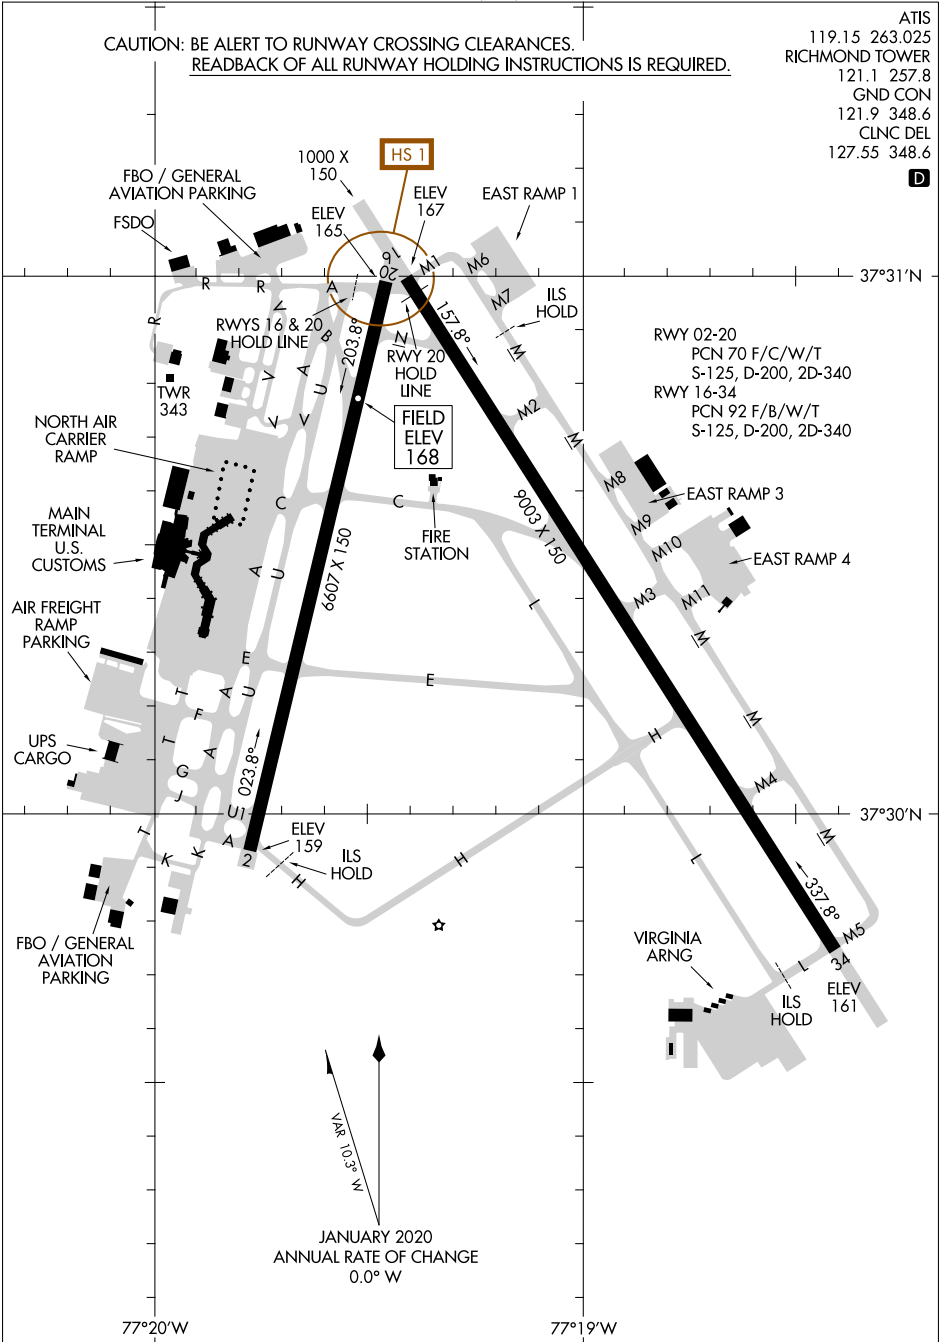

20086
AIRPORT DIAGRAM

AL-347 (FAA)

RICHMOND INTL (RIC)
 RICHMOND, VIRGINIA

**CAUTION: BE ALERT TO RUNWAY CROSSING CLEARANCES.
 READBACK OF ALL RUNWAY HOLDING INSTRUCTIONS IS REQUIRED.**

ATIS
 119.15 263.025
 RICHMOND TOWER
 121.1 257.8
 GND CON
 121.9 348.6
 CLNC DEL
 127.55 348.6

NE-3, 16 JUN 2022 to 14 JUL 2022

NE-3, 16 JUN 2022 to 14 JUL 2022

AIRPORT DIAGRAM
 20086

RICHMOND, VIRGINIA
RICHMOND INTL (RIC)