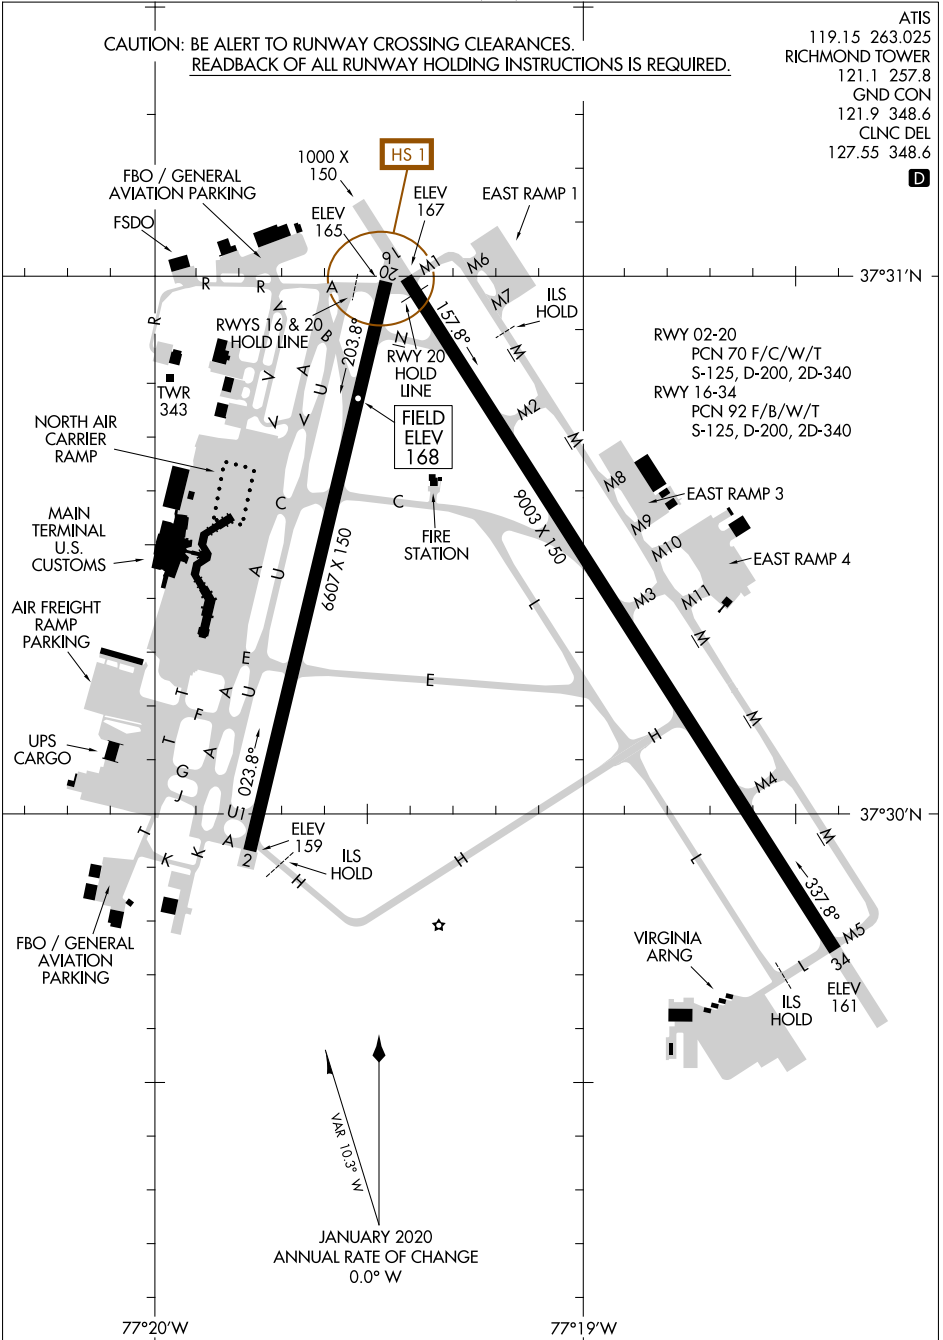

20086
AIRPORT DIAGRAM

AL-347 (FAA)

RICHMOND INTL (RIC)
 RICHMOND, VIRGINIA

**CAUTION: BE ALERT TO RUNWAY CROSSING CLEARANCES.
 READBACK OF ALL RUNWAY HOLDING INSTRUCTIONS IS REQUIRED.**

ATIS
 119.15 263.025
 RICHMOND TOWER
 121.1 257.8
 GND CON
 121.9 348.6
 CLNC DEL
 127.55 348.6

NE-3, 14 JUL 2022 to 11 AUG 2022

NE-3, 14 JUL 2022 to 11 AUG 2022

AIRPORT DIAGRAM
 20086

RICHMOND, VIRGINIA
RICHMOND INTL (RIC)