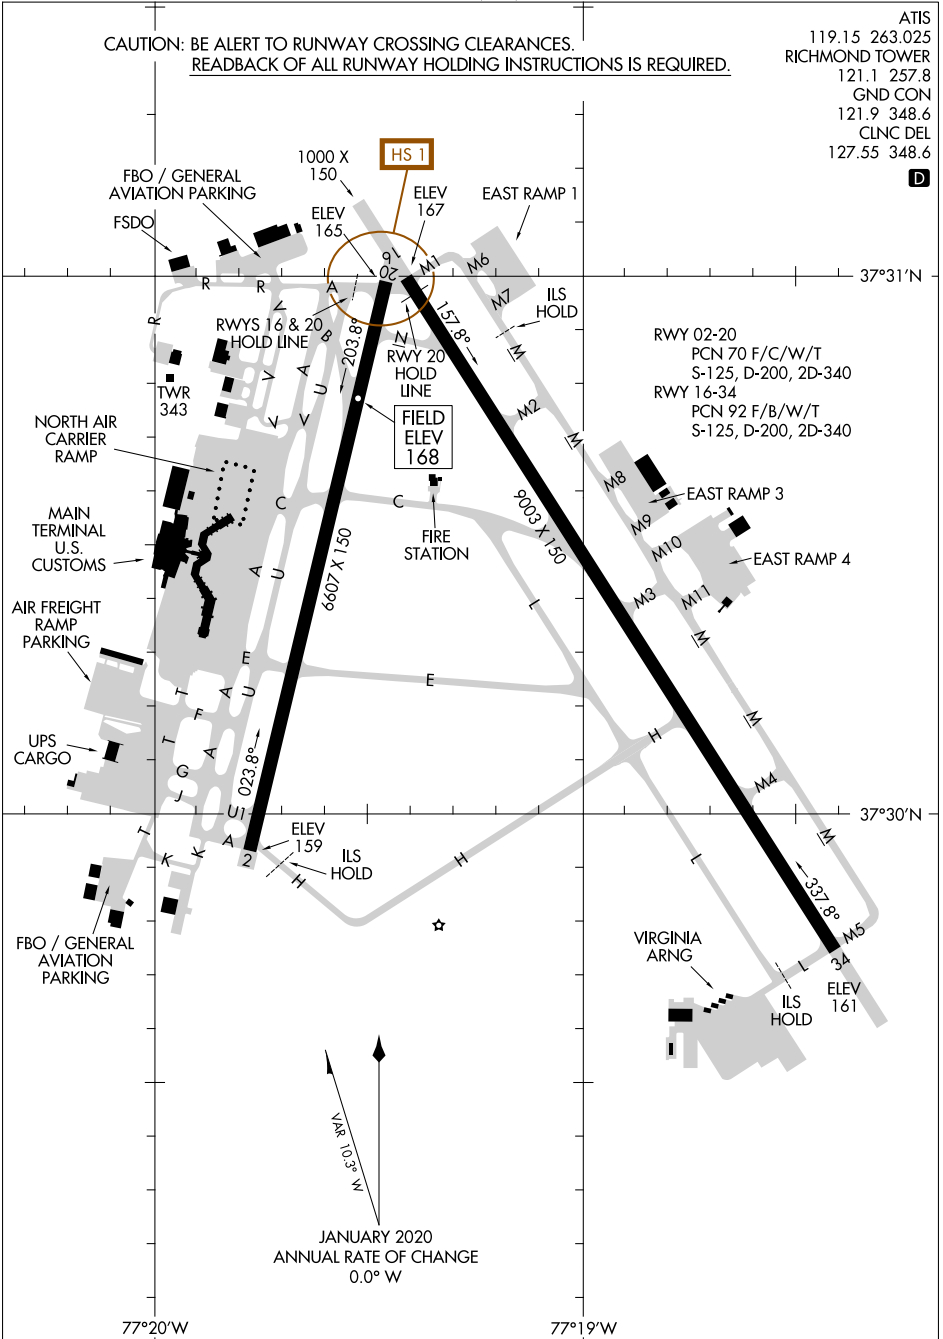

20086
AIRPORT DIAGRAM

AL-347 (FAA)

RICHMOND INTL (RIC)
 RICHMOND, VIRGINIA

**CAUTION: BE ALERT TO RUNWAY CROSSING CLEARANCES.
 READBACK OF ALL RUNWAY HOLDING INSTRUCTIONS IS REQUIRED.**

ATIS
 119.15 263.025
 RICHMOND TOWER
 121.1 257.8
 GND CON
 121.9 348.6
 CLNC DEL
 127.55 348.6

NE-3, 11 AUG 2022 to 08 SEP 2022

NE-3, 11 AUG 2022 to 08 SEP 2022

VAR 10.5° W
 JANUARY 2020
 ANNUAL RATE OF CHANGE
 0.0° W