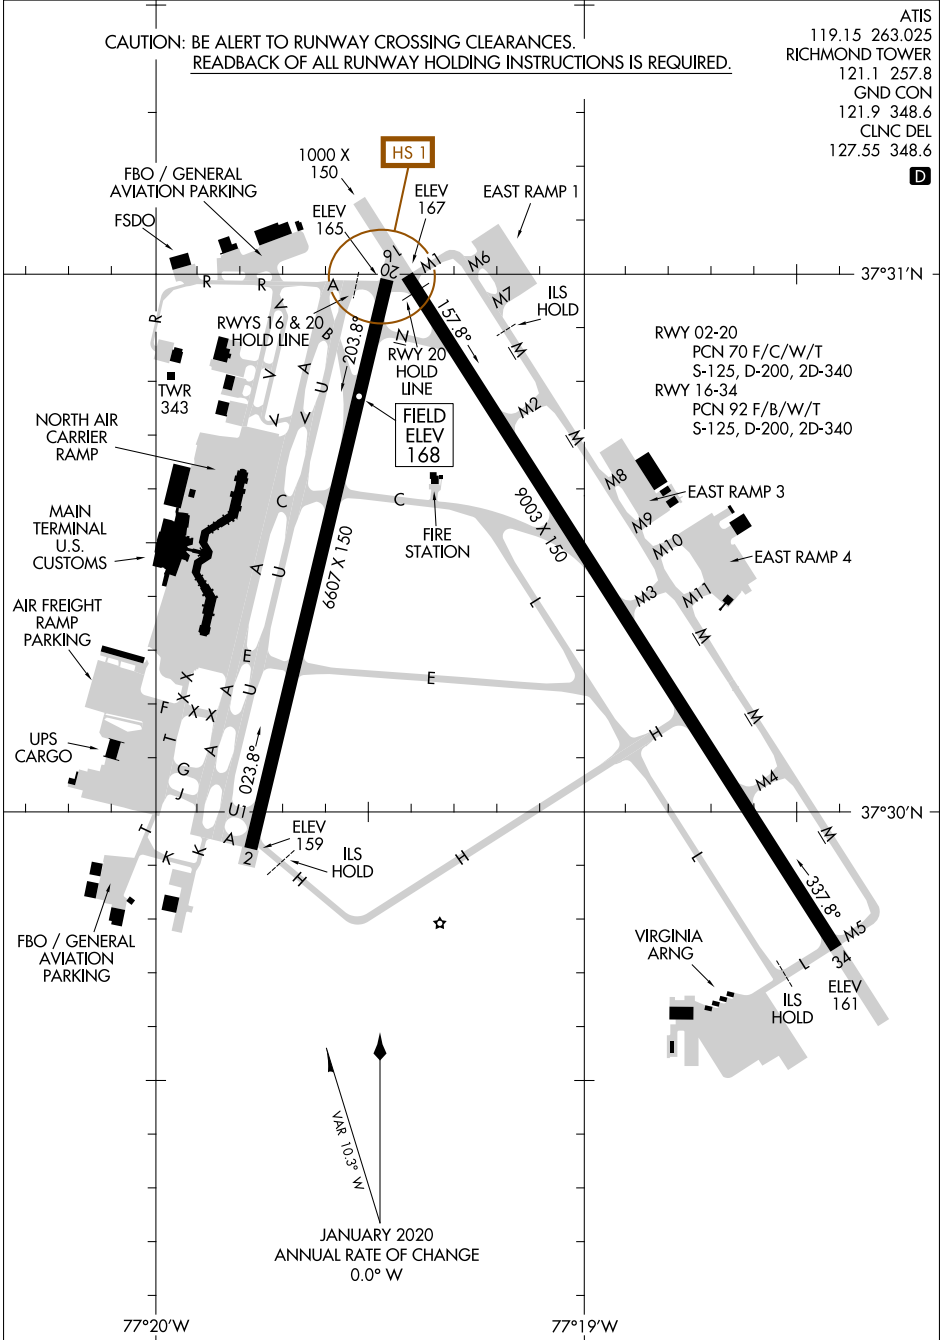

22251
AIRPORT DIAGRAM

AL-347 (FAA)

RICHMOND INTL (RIC)
 RICHMOND, VIRGINIA

**CAUTION: BE ALERT TO RUNWAY CROSSING CLEARANCES.
 READBACK OF ALL RUNWAY HOLDING INSTRUCTIONS IS REQUIRED.**

ATIS
 119.15 263.025
 RICHMOND TOWER
 121.1 257.8
 GND CON
 121.9 348.6
 CLNC DEL
 127.55 348.6

NE-3, 06 OCT 2022 to 03 NOV 2022

NE-3, 06 OCT 2022 to 03 NOV 2022

↑
 VAR 10.8° W
 JANUARY 2020
 ANNUAL RATE OF CHANGE
 0.0° W