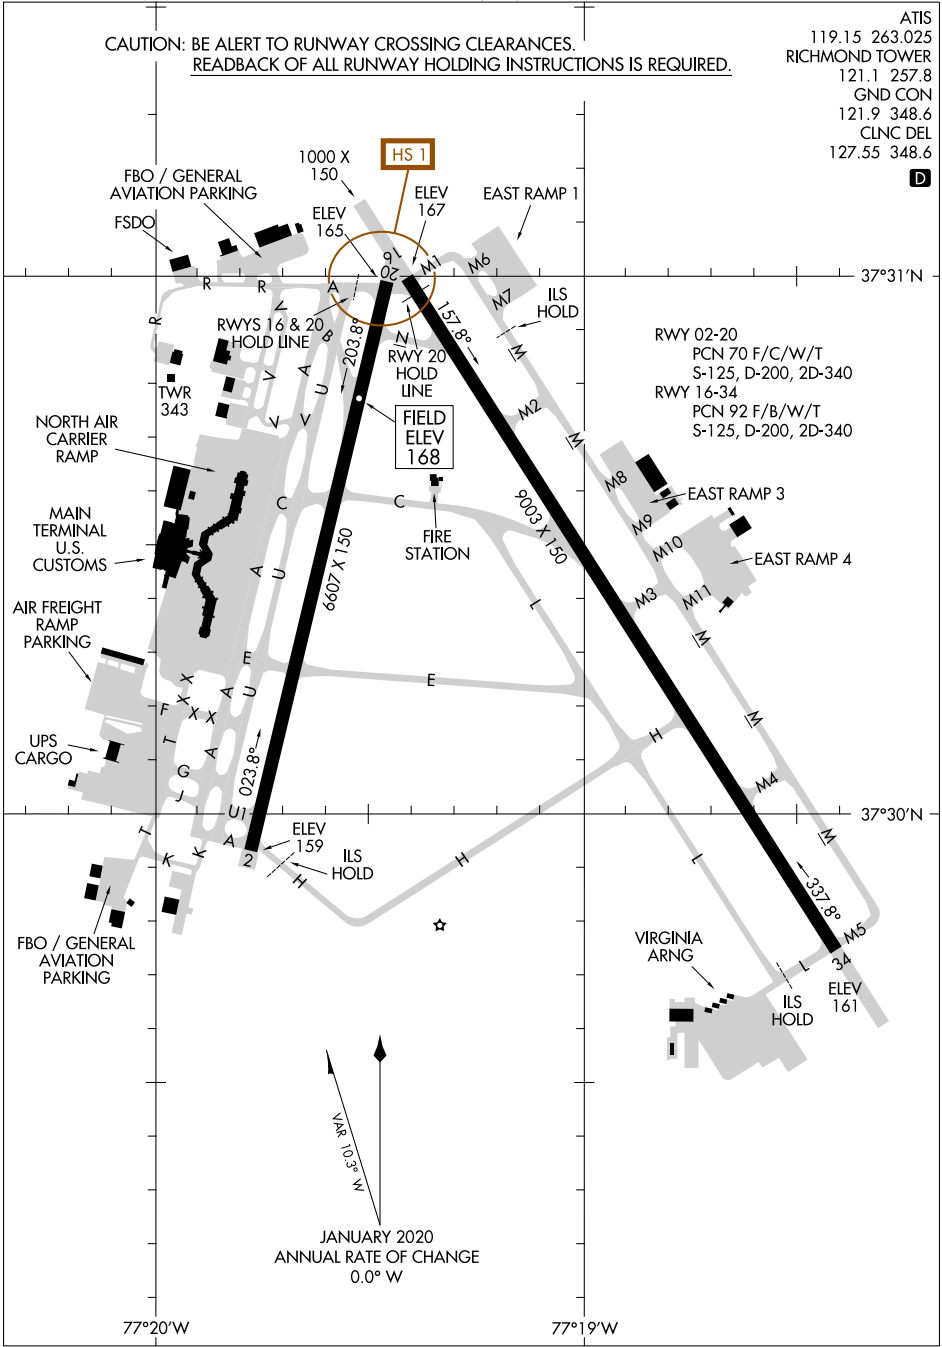

22251  
**AIRPORT DIAGRAM**

AL-347 (FAA)

**RICHMOND INTL (RIC)**  
 RICHMOND, VIRGINIA

**CAUTION: BE ALERT TO RUNWAY CROSSING CLEARANCES.  
 READBACK OF ALL RUNWAY HOLDING INSTRUCTIONS IS REQUIRED.**

ATIS  
 119.15 263.025  
 RICHMOND TOWER  
 121.1 257.8  
 GND CON  
 121.9 348.6  
 CLNC DEL  
 127.55 348.6

NE-3, 01 DEC 2022 to 29 DEC 2022

NE-3, 01 DEC 2022 to 29 DEC 2022

**AIRPORT DIAGRAM**  
 22251

RICHMOND, VIRGINIA  
**RICHMOND INTL (RIC)**