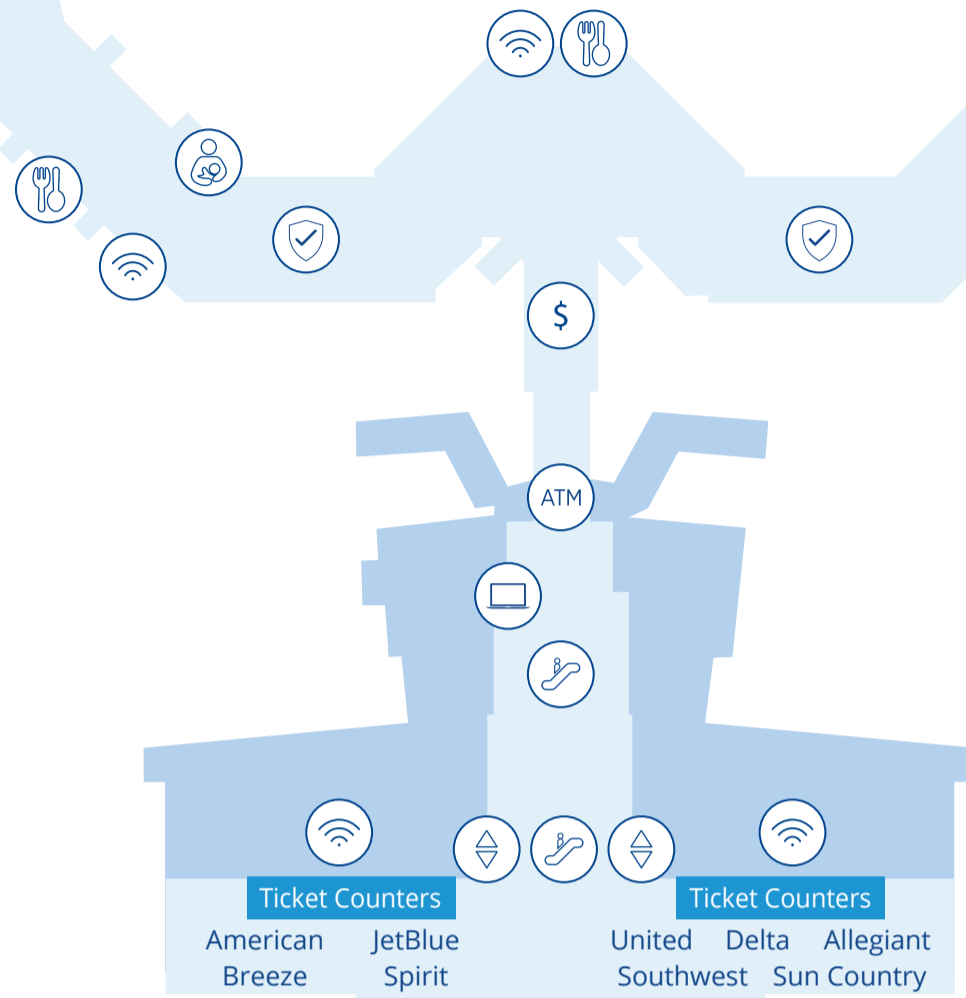

RICHMOND INTERNATIONAL AIRPORT TERMINAL MAP

CONCOURSE A
Allegiant • American • Breeze • JetBlue • Sun Country

CONCOURSE B
Delta • Southwest • Spirit • United

SECOND LEVEL – TICKETING & GATES

- Security Checkpoints

FIRST LEVEL – BAGGAGE CLAIM

- Baggage Service Offices
- Rental Car Counters
- Ground Transportation
- Valet Parking Services

ATM	Business Center	Nursing Room	Shopping & Dining
Baggage Service Offices	Elevator	Rental Car Counters	Valet Parking
Lottery Kiosk	Escalator	Security Checkpoints	WiFi