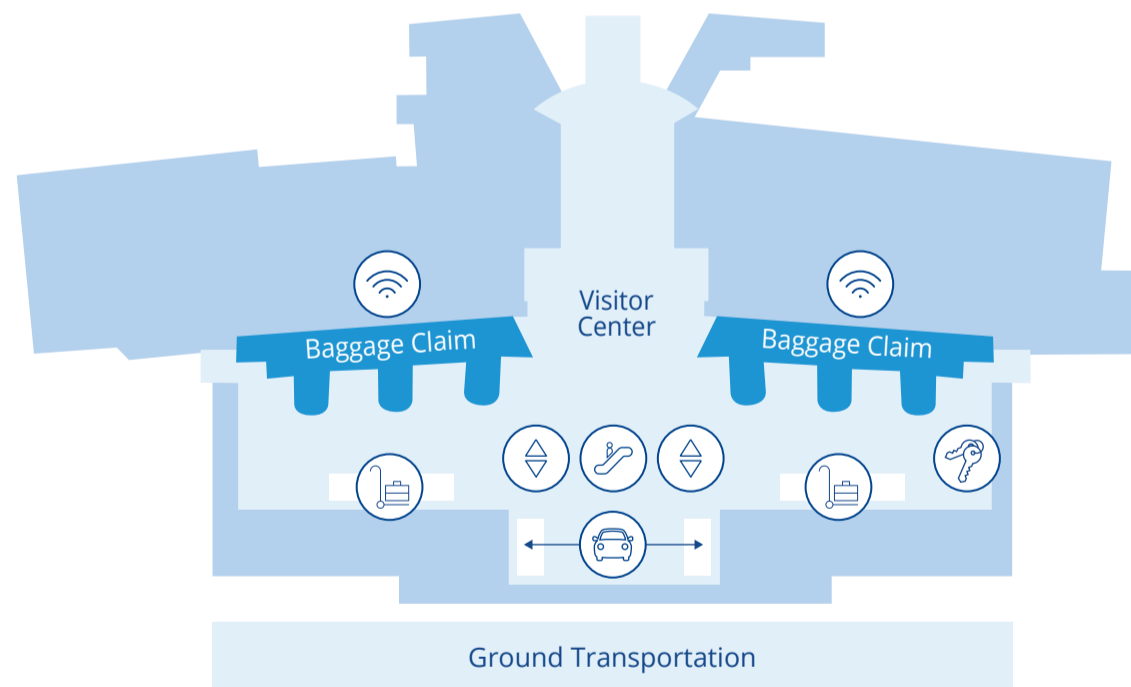

RICHMOND INTERNATIONAL AIRPORT TERMINAL MAP

CONCOURSE A
Allegiant • American • Breeze • JetBlue • Sun Country

CONCOURSE B
Delta • Southwest • Spirit • United

SECOND LEVEL – TICKETING & GATES

- Security Checkpoints

FIRST LEVEL – BAGGAGE CLAIM

- Baggage Service Offices
- Rental Car Counters
- Ground Transportation
- Valet Parking Services

ATM	Business Center	Nursing Room	Shopping & Dining
Baggage Service Offices	Elevator	Rental Car Counters	Valet Parking
Lottery Kiosk	Escalator	Security Checkpoints	WiFi