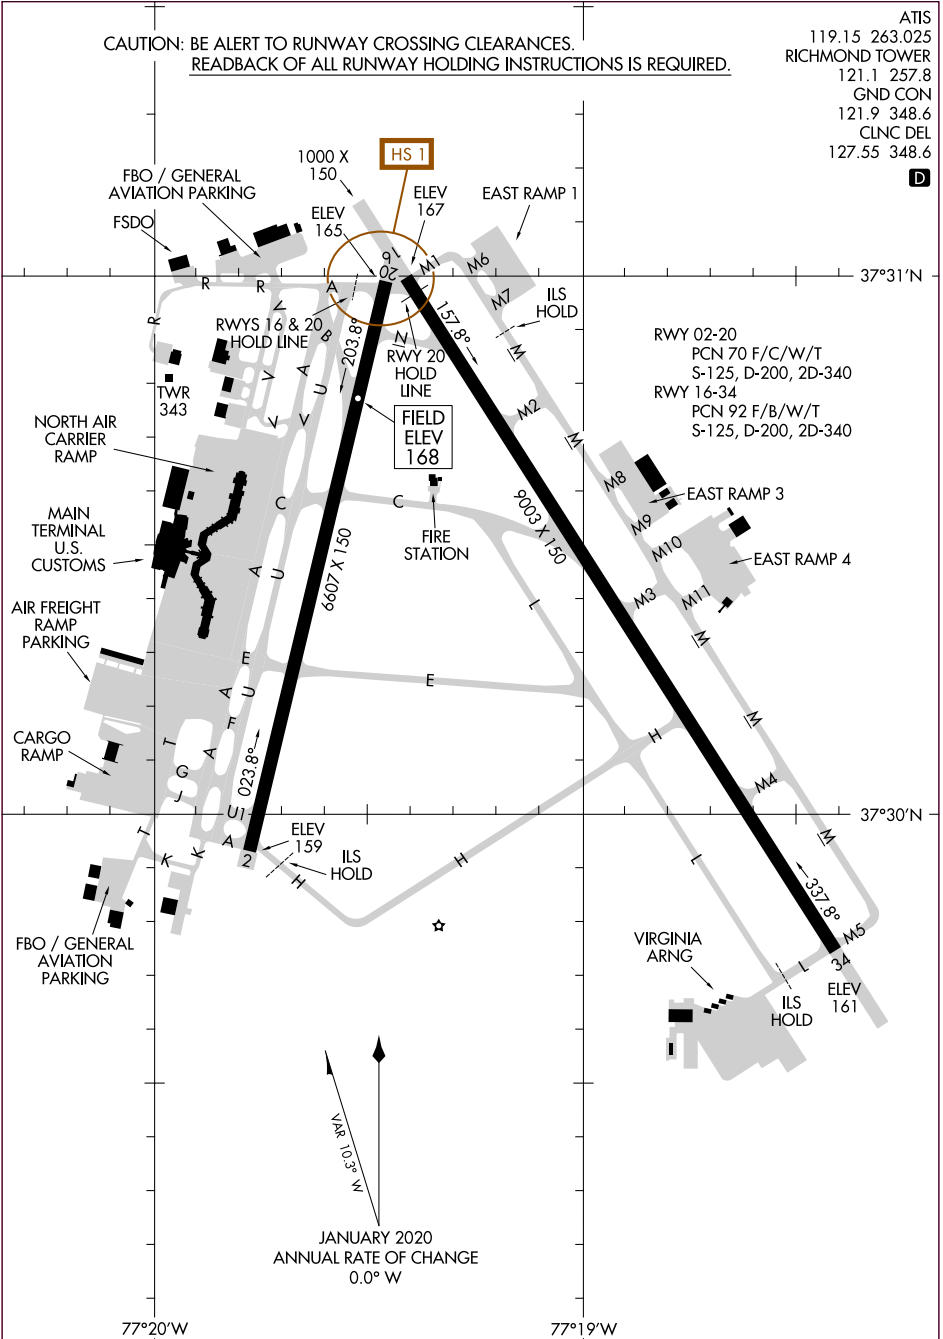

23110  
**AIRPORT DIAGRAM**

AL-347 (FAA)

**RICHMOND INTL (RIC)**  
RICHMOND, VIRGINIA

**CAUTION: BE ALERT TO RUNWAY CROSSING CLEARANCES.  
READBACK OF ALL RUNWAY HOLDING INSTRUCTIONS IS REQUIRED.**

ATIS  
119.15 263.025  
RICHMOND TOWER  
121.1 257.8  
GND CON  
121.9 348.6  
CLNC DEL  
127.55 348.6

NE-3, 13 JUL 2023 to 10 AUG 2023

NE-3, 13 JUL 2023 to 10 AUG 2023

**AIRPORT DIAGRAM**  
23110

RICHMOND, VIRGINIA  
**RICHMOND INTL (RIC)**