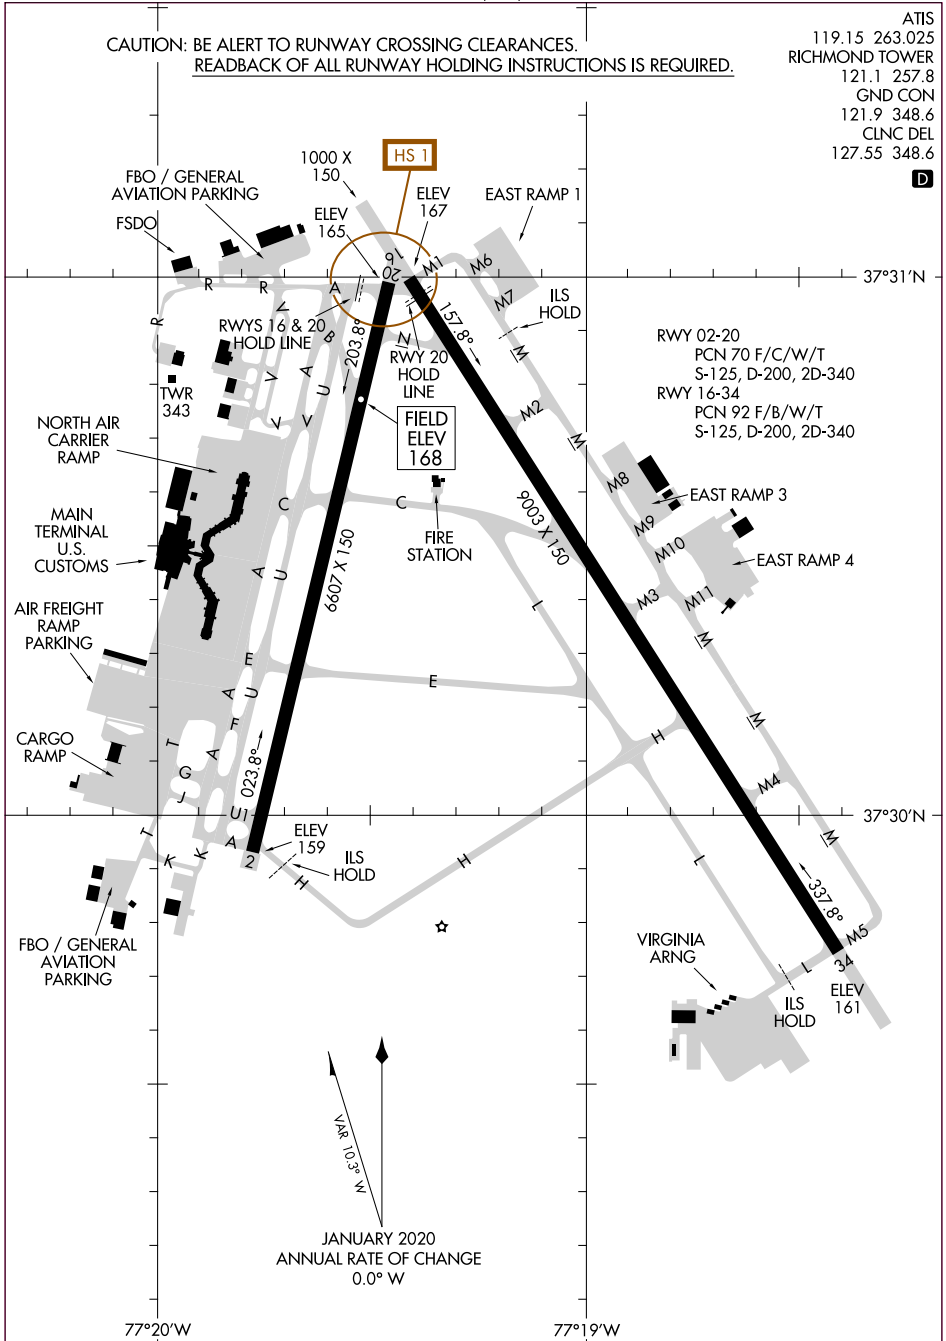

23222

AIRPORT DIAGRAM

AL-347 (FAA)

RICHMOND INTL (RIC)
RICHMOND, VIRGINIA

CAUTION: BE ALERT TO RUNWAY CROSSING CLEARANCES.
READBACK OF ALL RUNWAY HOLDING INSTRUCTIONS IS REQUIRED.

ATIS
119.15 263.025
RICHMOND TOWER
121.1 257.8
GND CON
121.9 348.6
CLNC DEL
127.55 348.6

NE-3, 18 APR 2024 to 16 MAY 2024

NE-3, 18 APR 2024 to 16 MAY 2024