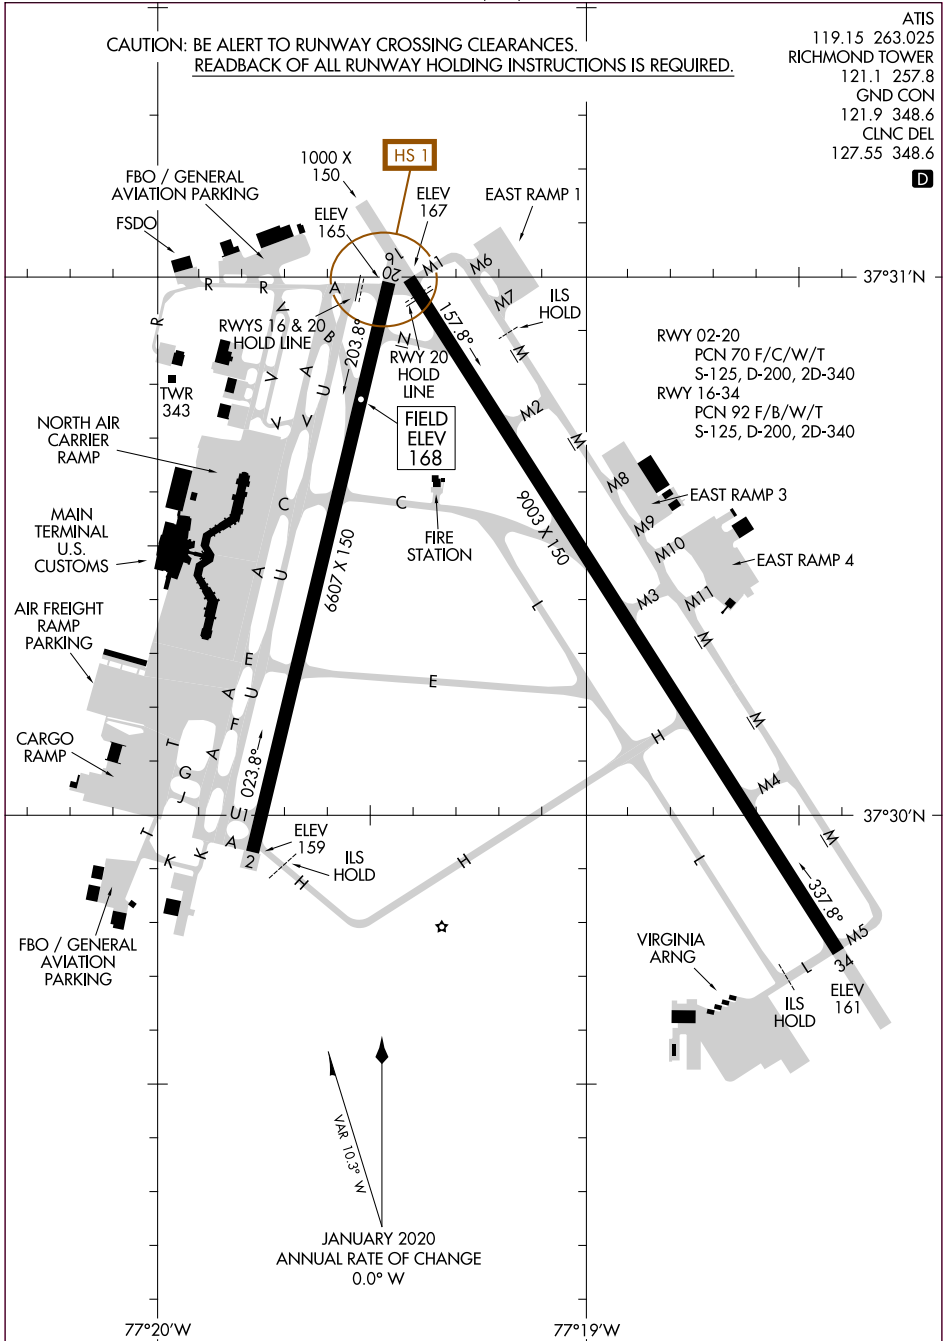

23222

# AIRPORT DIAGRAM

AL-347 (FAA)

RICHMOND INTL (RIC)  
RICHMOND, VIRGINIA

CAUTION: BE ALERT TO RUNWAY CROSSING CLEARANCES.  
READBACK OF ALL RUNWAY HOLDING INSTRUCTIONS IS REQUIRED.

ATIS  
119.15 263.025  
RICHMOND TOWER  
121.1 257.8  
GND CON  
121.9 348.6  
CLNC DEL  
127.55 348.6

NE-3, 11 JUL 2024 to 08 AUG 2024

NE-3, 11 JUL 2024 to 08 AUG 2024

AIRPORT DIAGRAM  
23222

RICHMOND, VIRGINIA  
RICHMOND INTL (RIC)