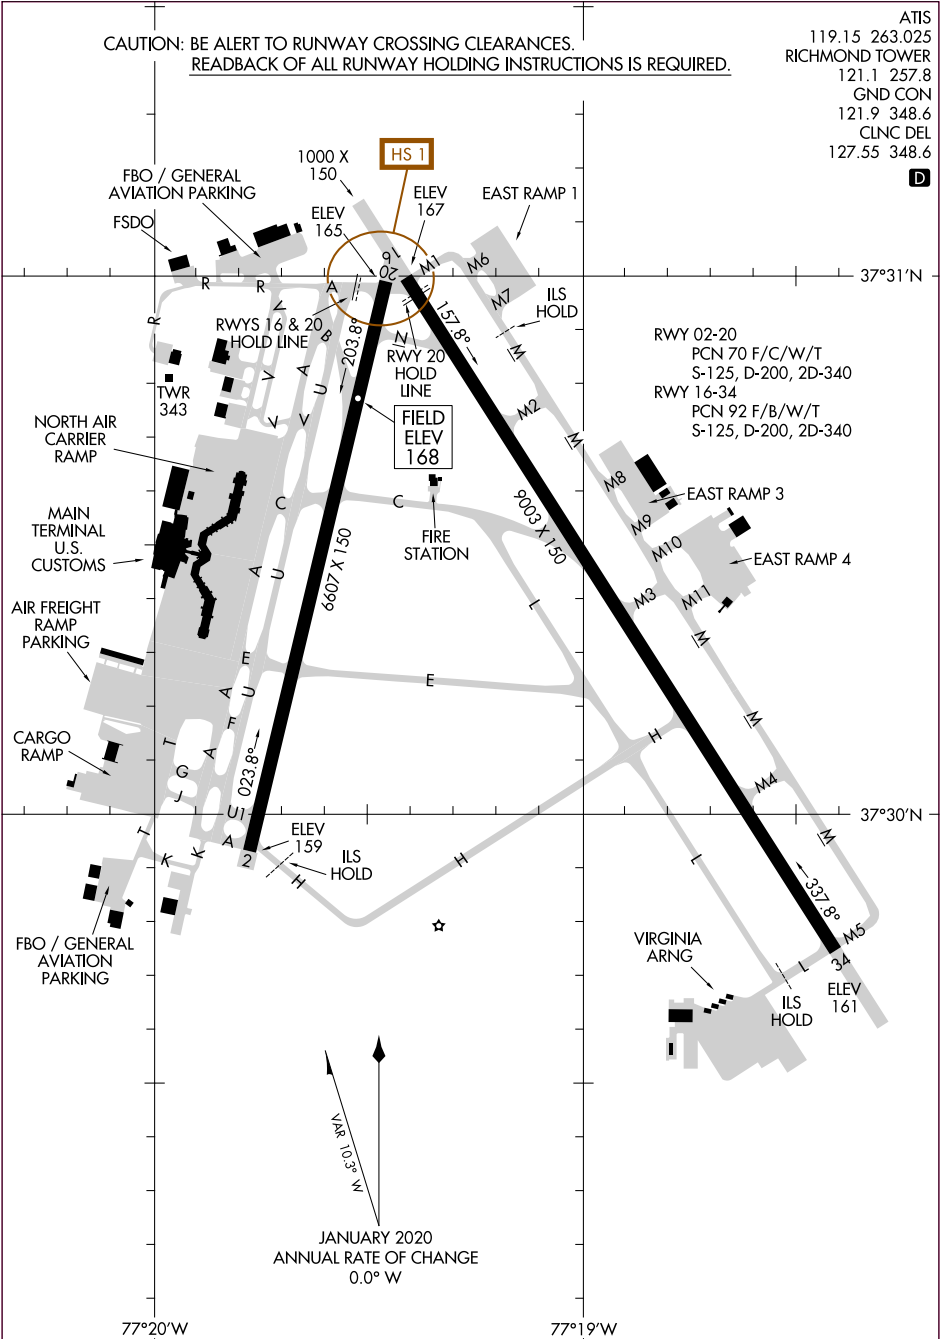

23222
AIRPORT DIAGRAM

AL-347 (FAA)

RICHMOND INTL (RIC)
 RICHMOND, VIRGINIA

**CAUTION: BE ALERT TO RUNWAY CROSSING CLEARANCES.
 READBACK OF ALL RUNWAY HOLDING INSTRUCTIONS IS REQUIRED.**

ATIS
 119.15 263.025
 RICHMOND TOWER
 121.1 257.8
 GND CON
 121.9 348.6
 CLNC DEL
 127.55 348.6

NE-3, 08 AUG 2024 to 05 SEP 2024

NE-3, 08 AUG 2024 to 05 SEP 2024

AIRPORT DIAGRAM
 23222

RICHMOND, VIRGINIA
RICHMOND INTL (RIC)