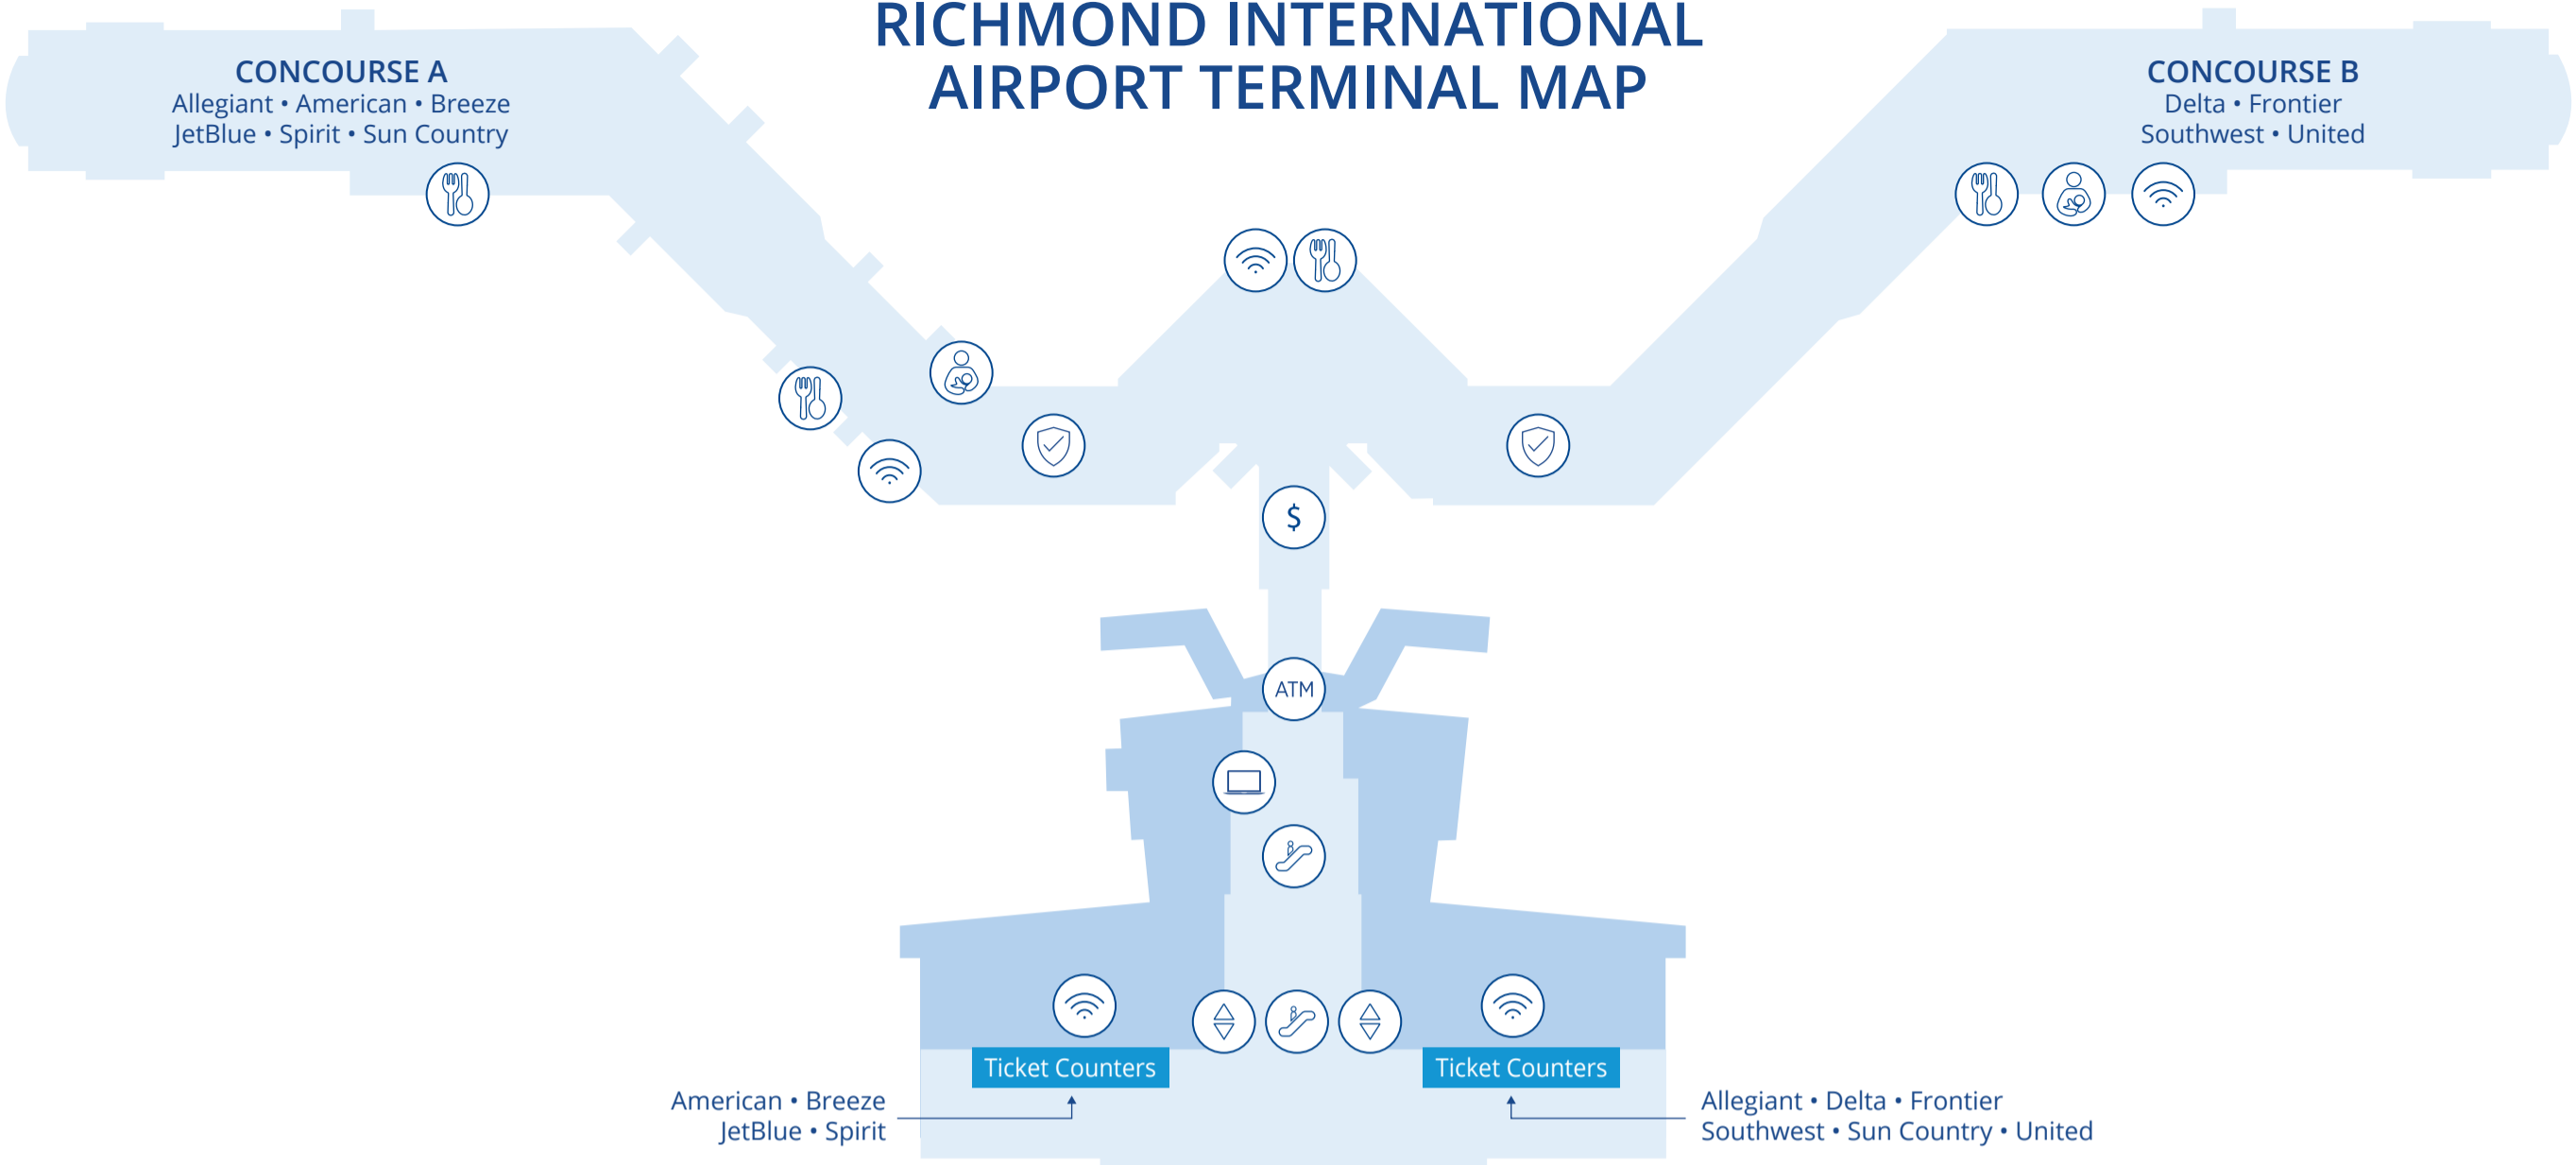

RICHMOND INTERNATIONAL AIRPORT TERMINAL MAP

SECOND LEVEL – TICKETING & GATES

- Security Checkpoints

FIRST LEVEL – BAGGAGE CLAIM

- Baggage Service Offices
- Ground Transportation
- Rental Car Counters
- Valet Parking Services

ATM	Business Center	Nursing Room	Shopping & Dining
Baggage Service Offices	Elevator	Rental Car Counters	Valet Parking
Lottery Kiosk	Escalator	Security Checkpoints	WiFi