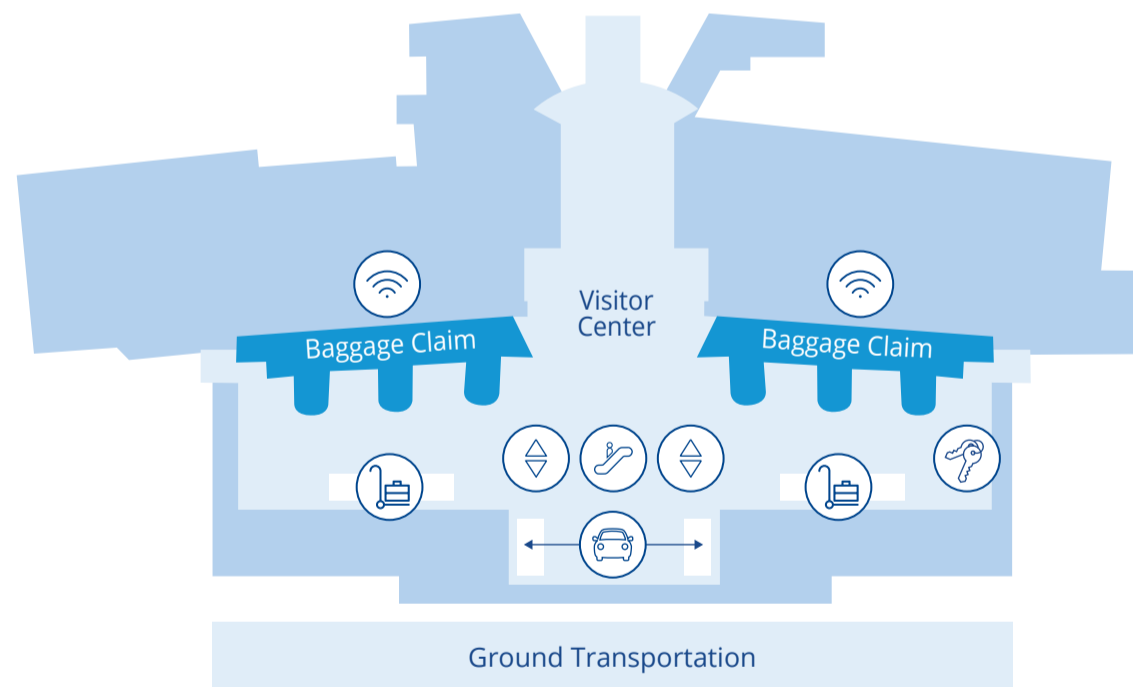

RICHMOND INTERNATIONAL AIRPORT TERMINAL MAP

SECOND LEVEL – TICKETING & GATES

- Security Checkpoints

FIRST LEVEL – BAGGAGE CLAIM

- Baggage Service Offices
- Ground Transportation
- Rental Car Counters
- Valet Parking Services

ATM	Business Center	Nursing Room	Shopping & Dining
Baggage Service Offices	Elevator	Rental Car Counters	Valet Parking
Lottery Kiosk	Escalator	Security Checkpoints	WiFi