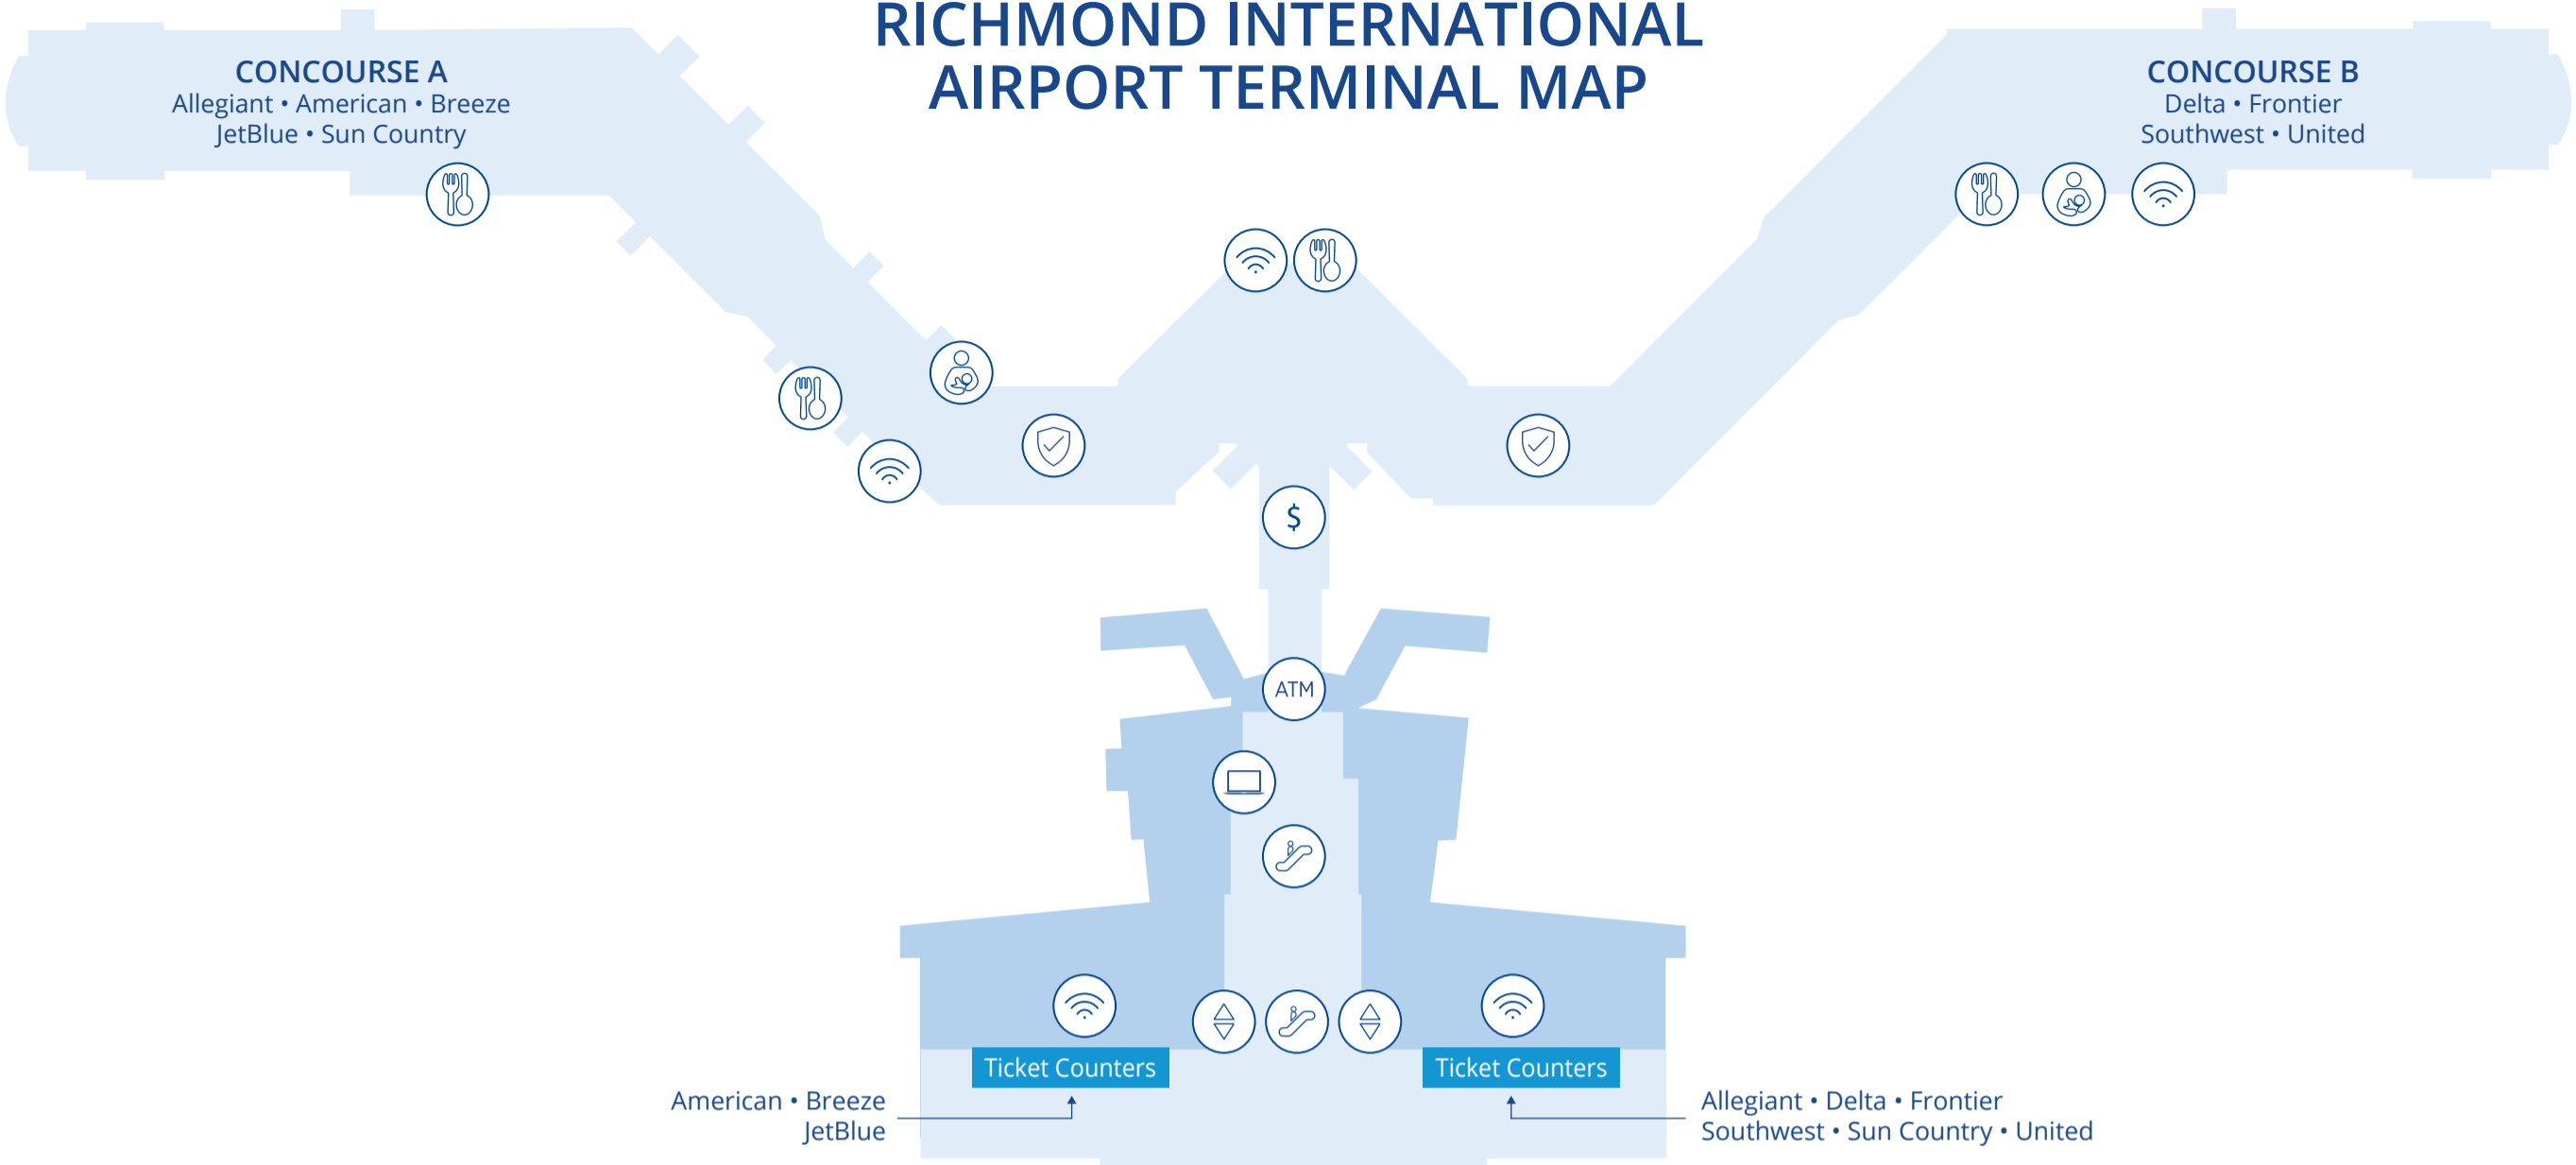

RICHMOND INTERNATIONAL AIRPORT TERMINAL MAP

SECOND LEVEL – TICKETING & GATES

- Security Checkpoints

FIRST LEVEL – BAGGAGE CLAIM

- Baggage Service Offices
- Ground Transportation
- Rental Car Counters
- Valet Parking Services

ATM	Business Center	Nursing Room	Shopping & Dining
Baggage Service Offices	Elevator	Rental Car Counters	Valet Parking
Lottery Kiosk	Escalator	Security Checkpoints	WiFi